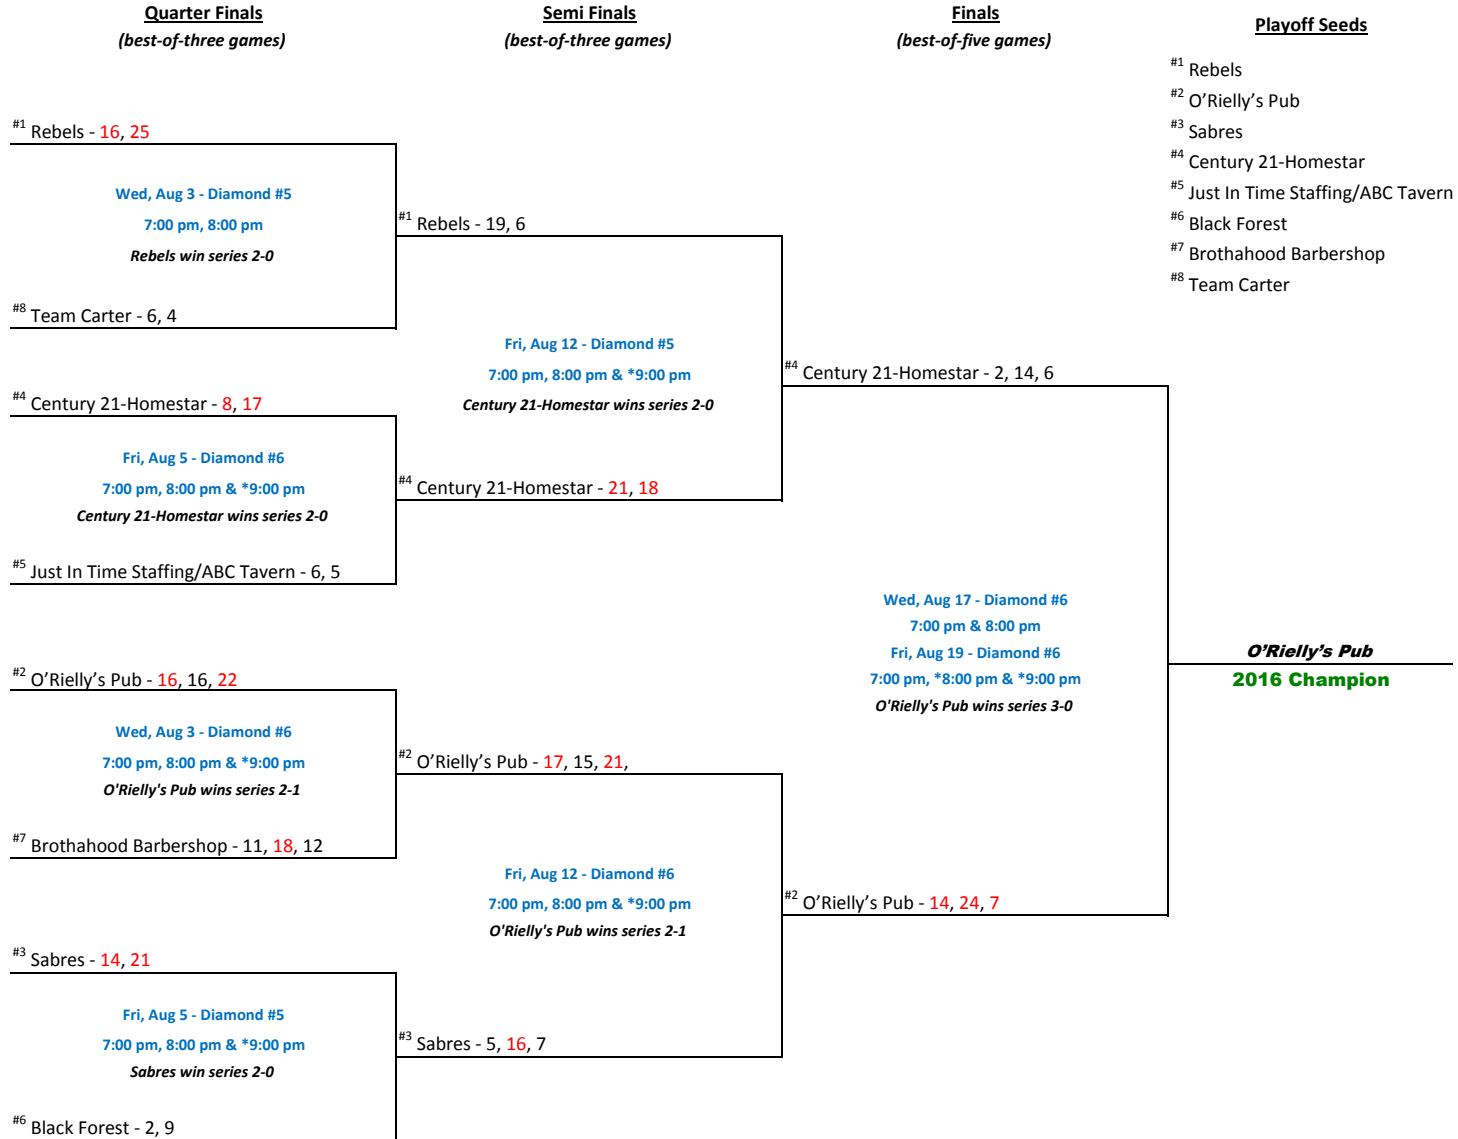

CITY OF CLEVELAND HEIGHTS PARKS & RECREATION DEPARTMENT

2016 Men's Slow Pitch Softball Playoff Tournament Bracket

**If necessary*