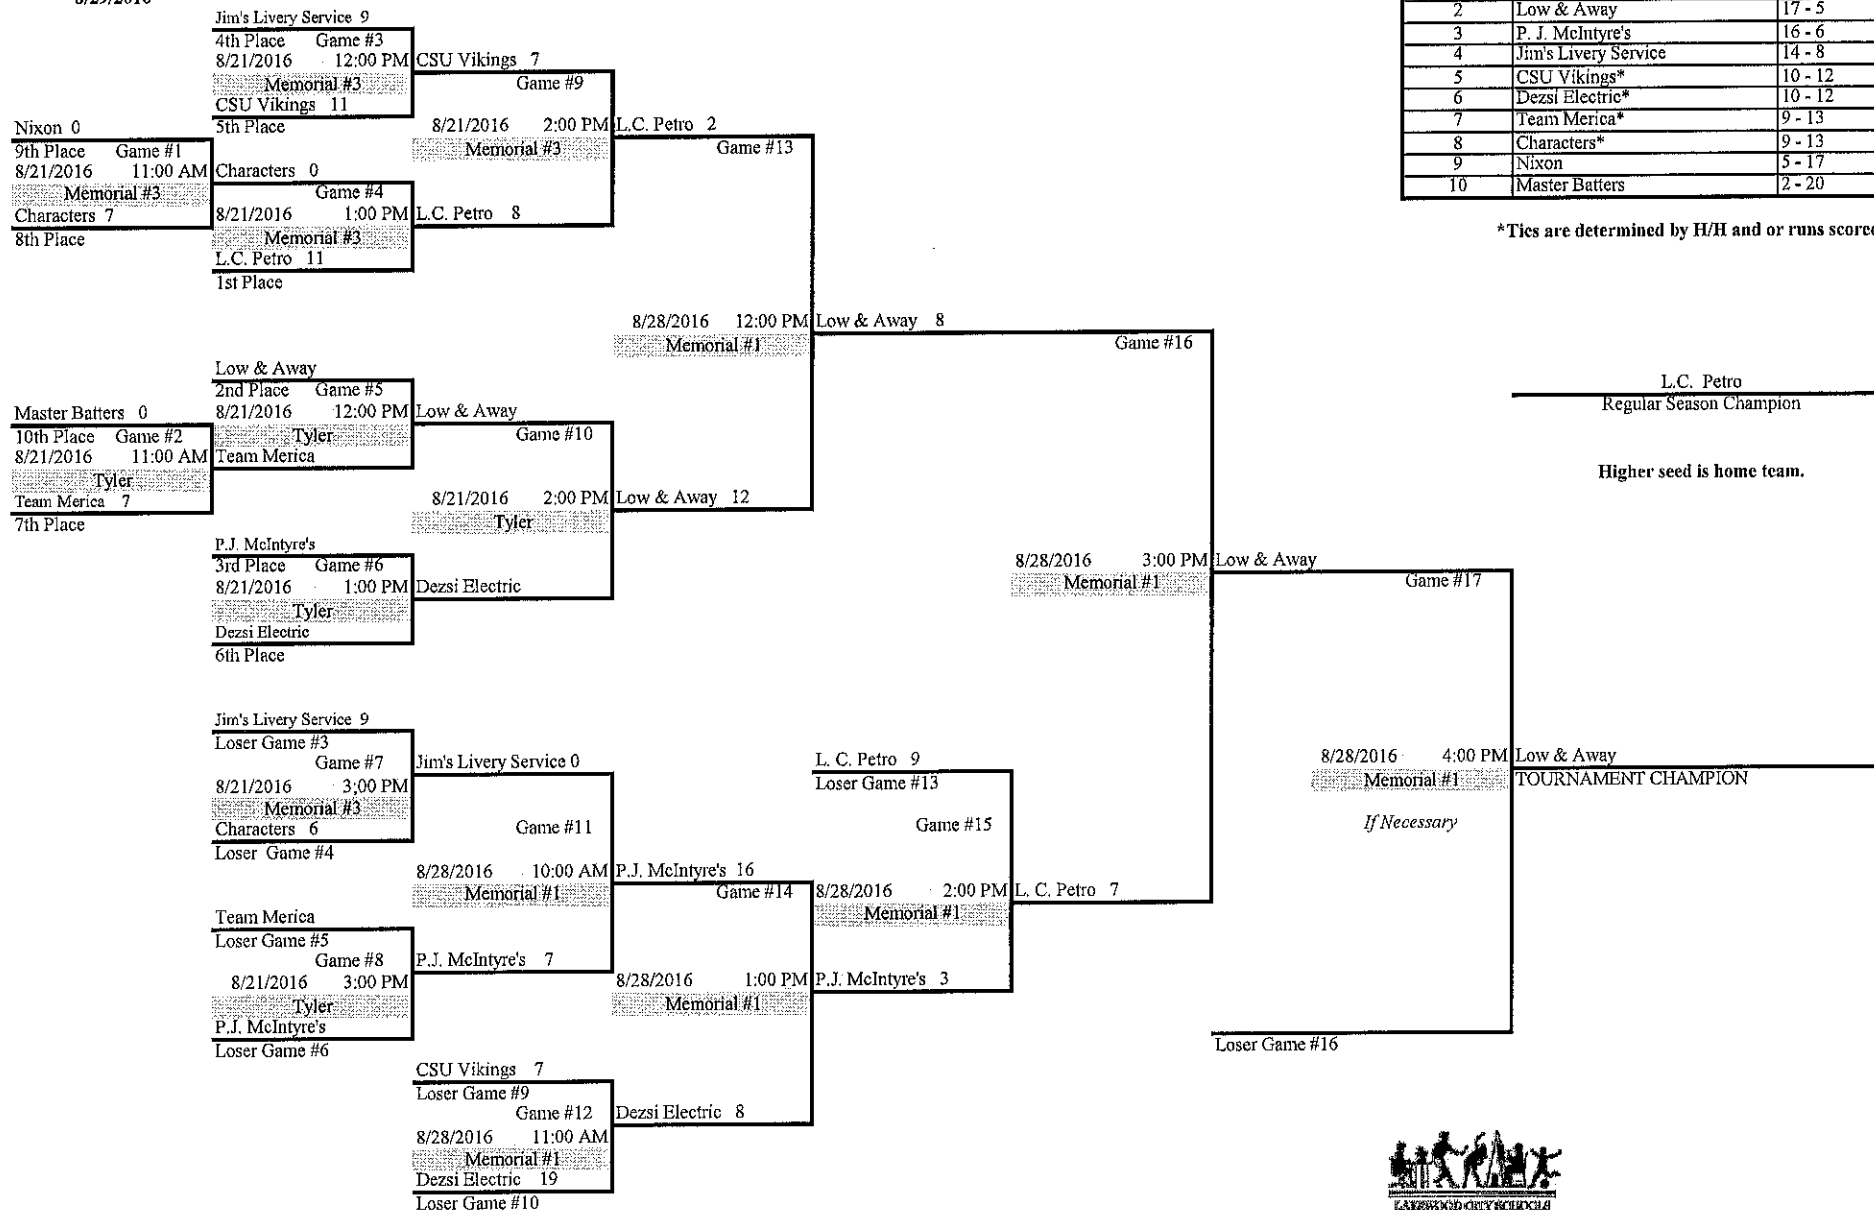

SINGLE/DOUBLE ELIMINATION PLAYOFF
10-TEAM BRACKET
Lakewood Recreation Department

2016 - SUNDAY DAY COED
8/29/2016

League Standings		
1	L. C. Petro	18 - 4
2	Low & Away	17 - 5
3	P. J. McIntyre's	16 - 6
4	Jim's Livery Service	14 - 8
5	CSU Vikings*	10 - 12
6	Dezsi Electric*	10 - 12
7	Team Merica*	9 - 13
8	Characters*	9 - 13
9	Nixon	5 - 17
10	Master Batters	2 - 20

*Ties are determined by H/H and or runs scored.

L.C. Petro
Regular Season Champion

Higher seed is home team.

8/28/2016 4:00 PM Low & Away
Memorial #1
TOURNAMENT CHAMPION

If Necessary

ALL PLAYOFF SCHEDULING IS DEPENDENT ON WEATHER, ETC.
WE WILL MAKE EVERY EFFORT TO CONTACT TEAMS IN A TIMELY MANNER REGARDING ANY CHANGES.
PLEASE CONTACT THE RECREATION DEPARTMENT AT 216-529-4081 WITH ANY QUESTIONS.