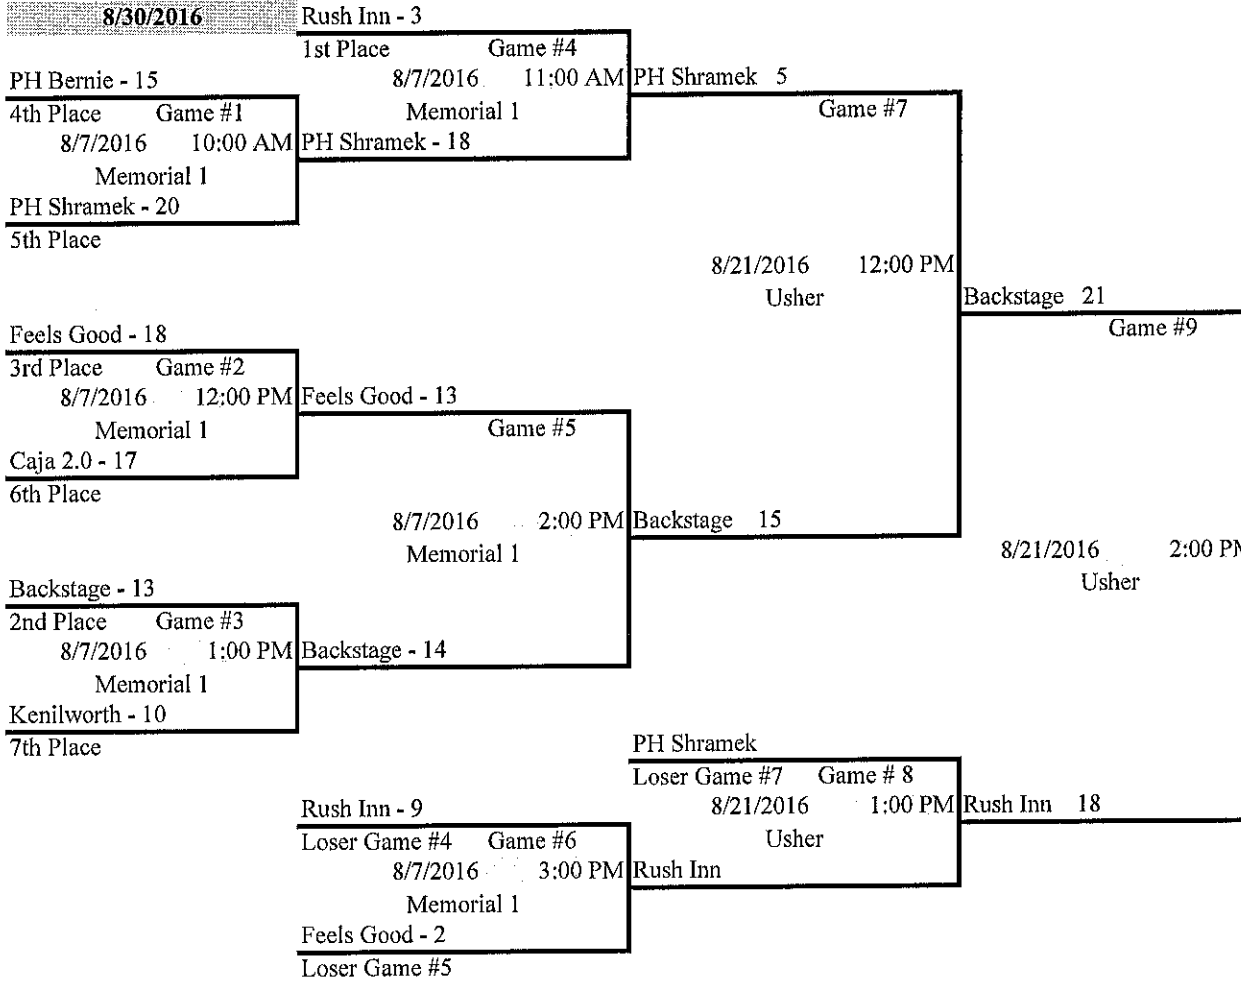

**Single/Double Elimination Playoff  
Lakewood Recreation Department**

**2016 - Sunday Day Men's East**

League Standings		
1	Rush Inn **	17 - 5
2	Backstage**	17 - 5
3	Feels Good	15 - 7
4	PH Norman	12 - 10
5	PH Shramek	11 - 11
6	Caja 2.0	10 - 12
7	Kenilworth	6 - 16
8	Cleveland Fire *	0 - 16

\* Not in Playoffs

\*\* Based on H/H (2,2), total runs vs each other 55 - 52.

**Rush Inn**

Regular Season Champion

Backstage

Tournament Champion

ALL PLAYOFF SCHEDULING IS DEPENDENT ON WEATHER, FIELD CONDITIONS, ETC.  
WE WILL MAKE EVERY EFFORT TO CONTACT TEAMS IN A TIMELY MANNER REGARDING ANY CHANGES.  
PLEASE CONTACT THE RECREATION DEPARTMENT AT 216-529-4081 WITH ANY QUESTIONS.