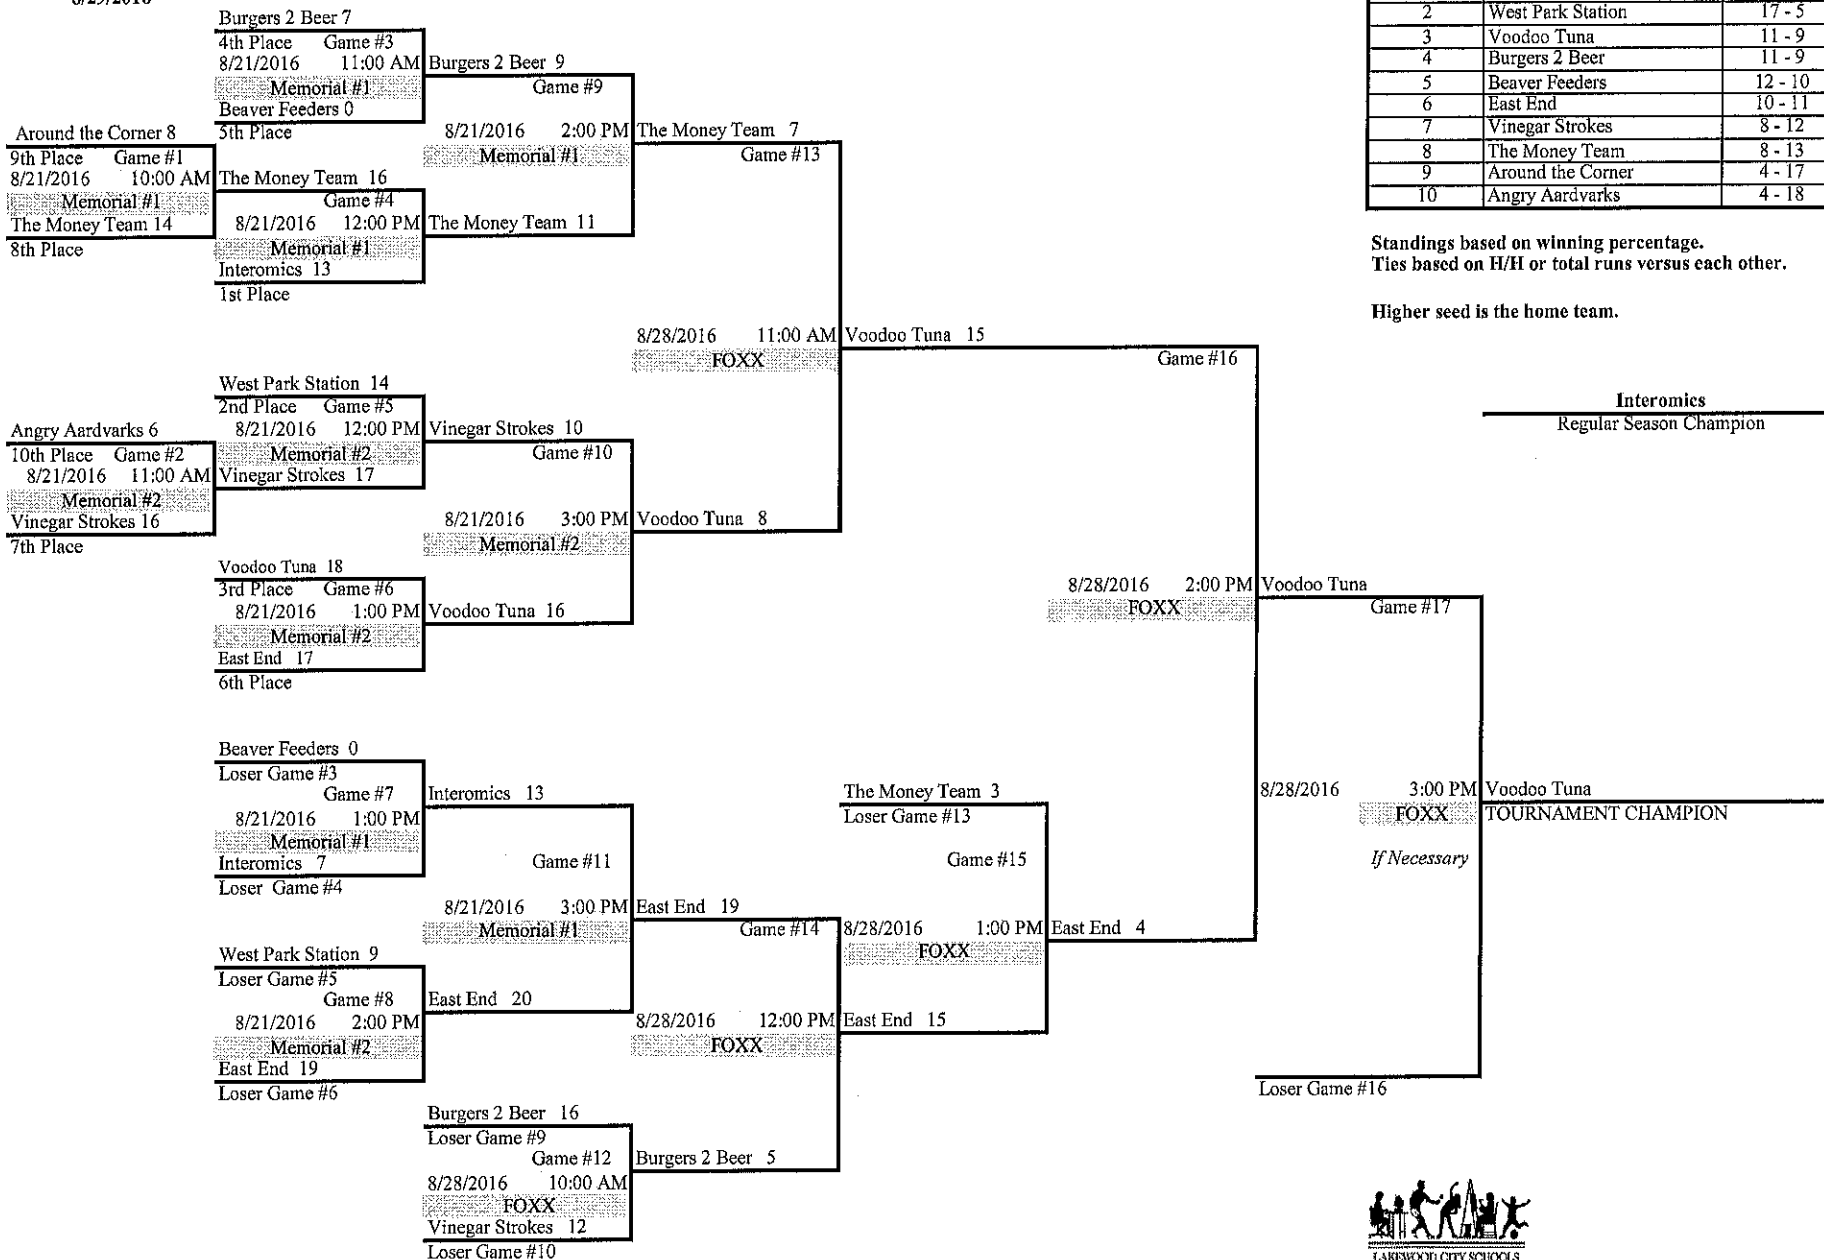

SINGLE/DOUBLE ELIMINATION PLAYOFF
10-TEAM BRACKET
Lakewood Recreation Department

2016 - SUNDAY DAY MENS WEST
8/29/2016

League Standings		
1	Interomics	20 - 2
2	West Park Station	17 - 5
3	Voodoo Tuna	11 - 9
4	Burgers 2 Beer	11 - 9
5	Beaver Feeders	12 - 10
6	East End	10 - 11
7	Vinegar Strokes	8 - 12
8	The Money Team	8 - 13
9	Around the Corner	4 - 17
10	Angry Aardvarks	4 - 18

Standings based on winning percentage.
Ties based on H/HI or total runs versus each other.

Higher seed is the home team.

ALL PLAYOFF SCHEDULING IS DEPENDENT ON WEATHER, ETC.
WE WILL MAKE EVERY EFFORT TO CONTACT TEAMS IN A TIMELY MANNER REGARDING ANY CHANGES.
PLEASE CONTACT THE RECREATION DEPARTMENT AT 216-529-4081 WITH ANY QUESTIONS.