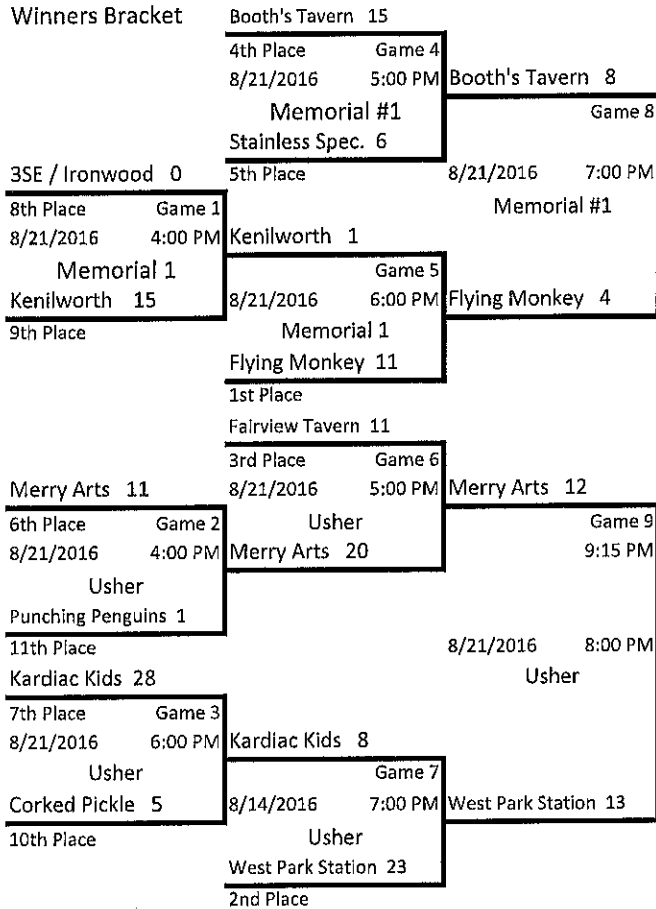

2016 - Sunday Evening Men's LOW

8/29/2016

**Single / Double Elimination Tournament
Lakewood Recreation Department**

League Standings			Win. Per
1	Flying Monkey	18 - 2	.900
2	West Park Station	15 - 5	.750
3	Fairview Tavern	13 - 7	.650
4	Booth's Tavern	13 - 7	.650
5	Stainless Specialities	11 - 9	.550
6	Merry Arts	11 - 9	.550
7	Kardiac Kids	8 - 10	.444
8	3SE / Ironwood	7 - 11	.389
9	Kenilworth	6 - 16	.272
10	The Corked Pickle	3 - 15	.167
11	Punching Penguins	3 - 17	.150

Winners Bracket

Loser's Bracket

The Flying Monkey
Regular Season Champion

Standings based on
winning percentage
and H/H .

if necessary
Booths Tavern 11

Higher seed is home team