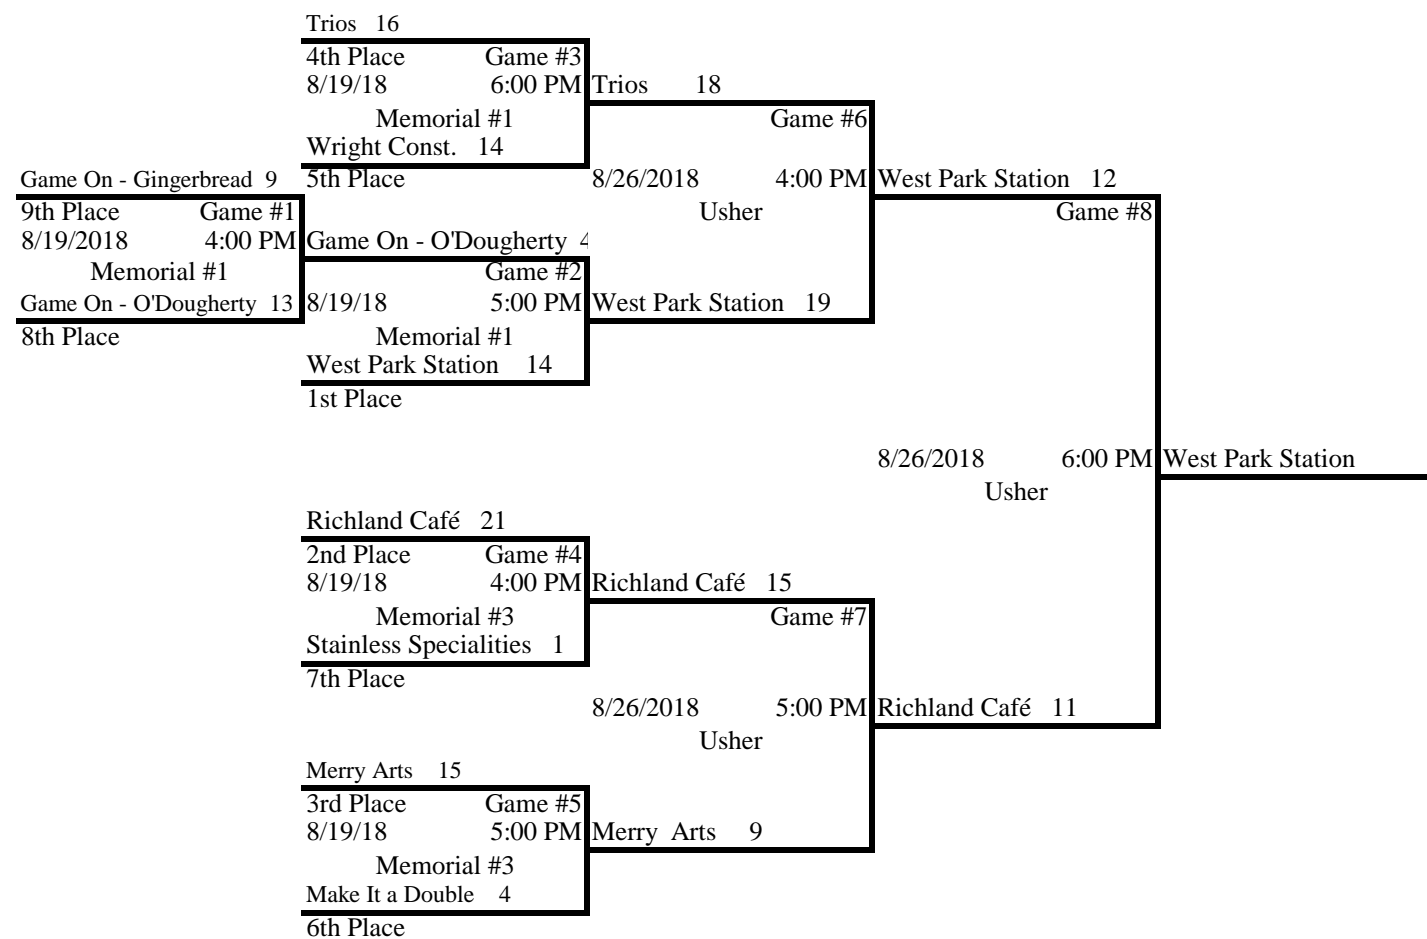

2018 - SUNDAY EVENING SOUTH
8/27/2018

SINGLE ELIMINATION PLAYOFF
9-TEAM BRACKET
Lakewood Recreation Department

League Standings		Record	Winning %
1	West Park Station * (2)	16 - 6	72.70%
2	Richland Café * (0)	16 - 6	72.70%
3	Merry Arts	15 - 6	71.40%
4	Trios	14 - 6	70.00%
5	Wright Const.	15 - 7	68.20%
6	Make It a Double	13 - 9	59.10%
7	Stainless Specialities	5 - 14	26.30%
8	Game On - O'Dougherty	5 - 17	22.70%
9	Game On - Gingerbread Men	4 - 18	18.10%

* Head to head competition

West Park Station
Regular Season Champion

Higher seed is home team.

ALL PLAYOFF SCHEDULING IS DEPENDENT ON WEATHER, ETC.
WE WILL MAKE EVERY EFFORT TO CONTACT TEAMS IN A TIMELY MANNER REGARDING ANY CHANGES.
PLEASE CONTACT THE RECREATION DEPARTMENT AT 216-529-4081 WITH ANY QUESTIONS.