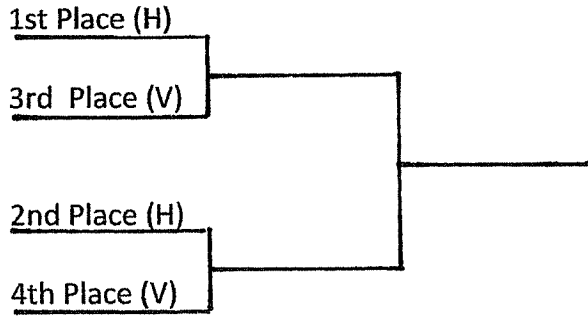

**11-TEAM POST SEASON
CHAMPIONSHIP FORMAT
(BEST RECORD ALWAYS HOME TEAM)**

CHAMPIONSHIP SERIES