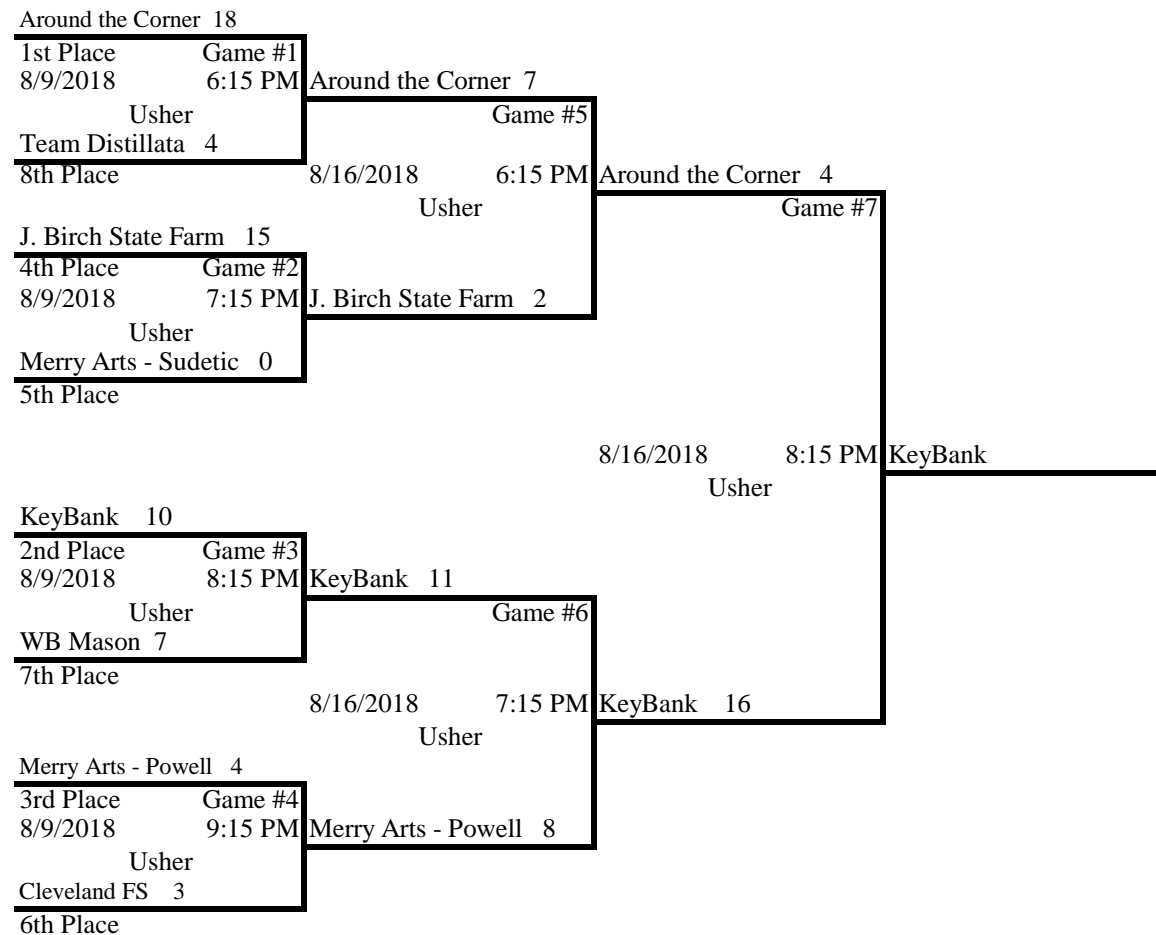

2018 - THURSDAY EVENING COED DH
8/17/2018

SINGLE ELIMINATION PLAYOFF
8-TEAM BRACKET
Lakewood Recreation Department

League Standings		Record	Winning %
1	Around the Corner	22 - 0	
2	KeyBank	16 - 6	.700
3	Merry Arts / Powell	15 - 7	.681
4	J. Birch State Farm	10 - 10	.500
5	Merry Arts / Sudetic**	9 - 13	.409
6	Cleveland FS**	9 - 13	.409
7	WB Mason	5 - 15	.250
8	Team Distillata	0 - 20	

** Head to Head competition

Around the Corner
Regular Season Champion

Higher seed is home team.

ALL PLAYOFF SCHEDULING IS DEPENDENT ON WEATHER, ETC.
WE WILL MAKE EVERY EFFORT TO CONTACT TEAMS IN A TIMELY MANNER REGARDING ANY CHANGES.
PLEASE CONTACT THE RECREATION DEPARTMENT AT 216-529-4081 WITH ANY QUESTIONS.