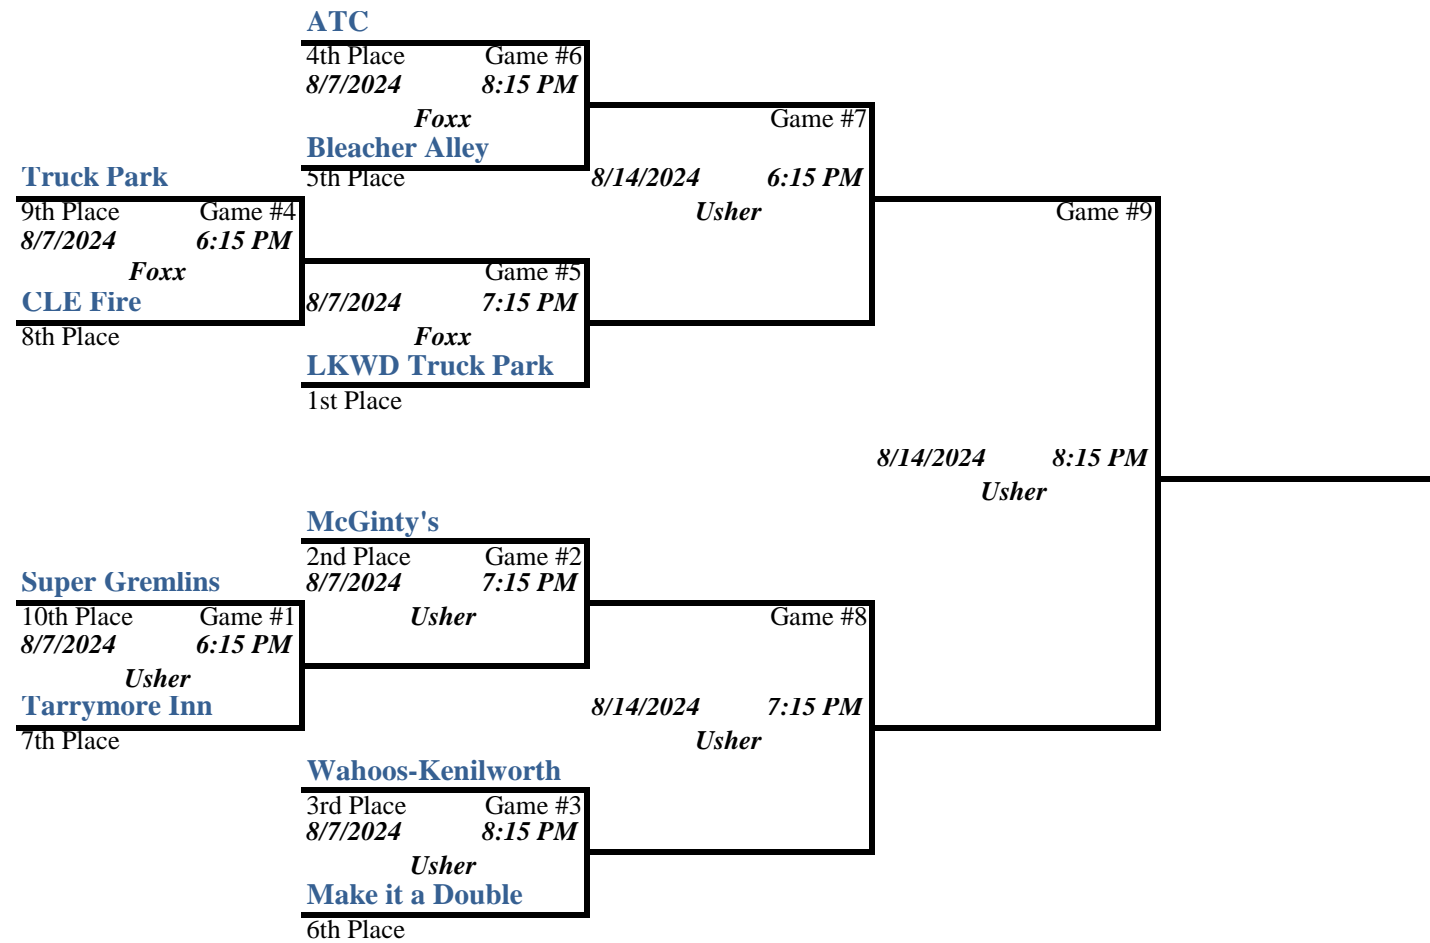

SINGLE ELIMINATION PLAYOFF  
10-TEAM BRACKET  
Lakewood Recreation Department

Summer 2024-Men's Wednesday DH-Softball  
**SEDED - (8/2/2024)**

League Standings	Record	Win%
**1	LKWD Truck Park-Swan	14-4 78% (33)
2	McGinty's-Cheffins	14-4 78% (19)
3	Wahoos-Leonhard	15-5 75%
4	ATC-Wright	11-8 58%
5	Bleacher Ally-Mitch	11-9 55%
6	Make it a Double-Gigliotti	9-8 53%
7	Tarrymore Inn-Gibian	9-11 45%
8	CLE Fire-Lapuh	6-14 30%
9	Truck Park-Russell	4-15 21%
10	Super Gremlins-Grebenc	1-16 5%

Standings based on BGSD  
\*Head to Head Competition  
\*\*Head to Head-Runs Scored

**LKWD Truck Park-Swan**  
Regular Season Champion

Higher seed is home team.

ALL PLAYOFF SCHEDULING IS DEPENDENT ON WEATHER, ETC. SCHEDULES ARE SUBJECT TO CHANGE.  
WE WILL MAKE EVERY EFFORT TO CONTACT TEAMS IN A TIMELY MANNER REGARDING ANY CHANGES.  
PLEASE CONTACT THE RECREATION DEPARTMENT AT 216-529-4081 WITH ANY QUESTIONS.