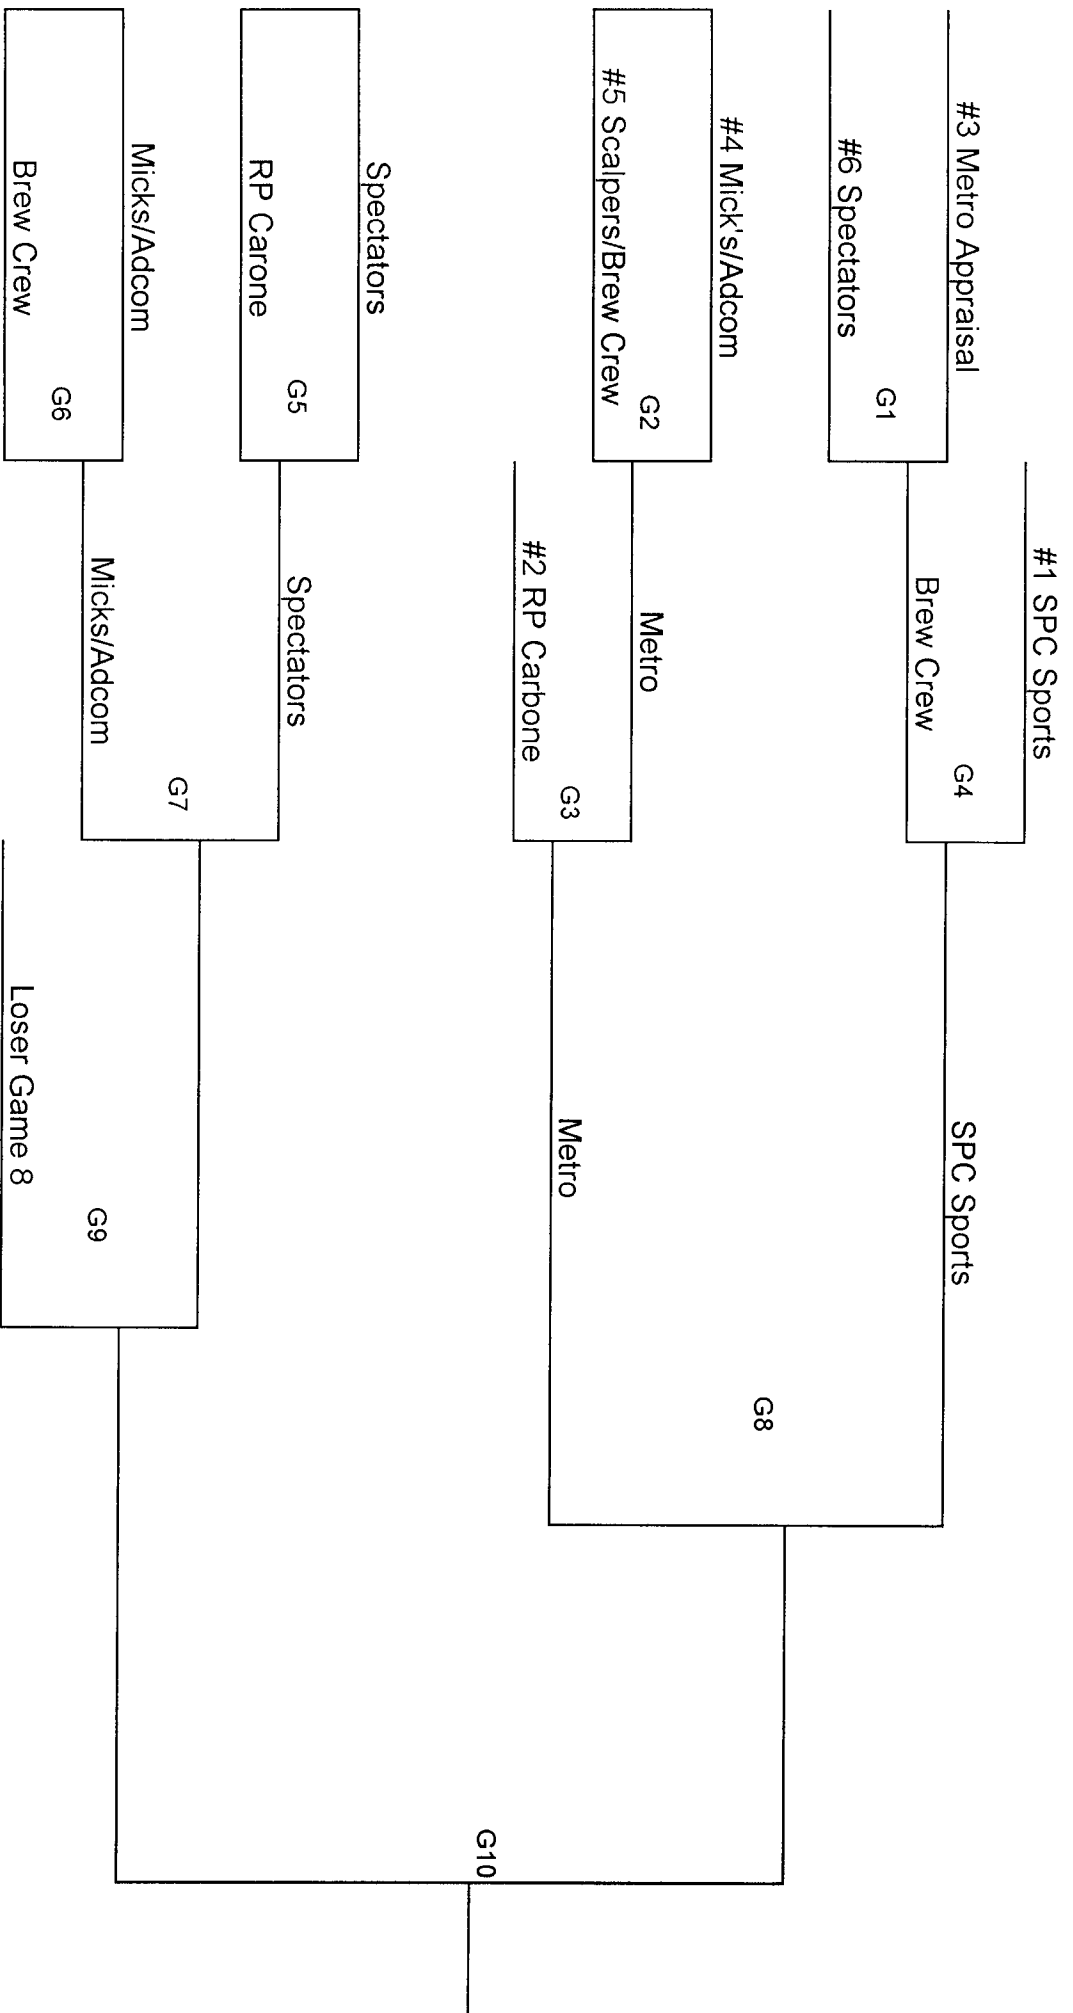

Game 1	#3 Scalpers	vs	#6 Rummys (Dis)	Thur. Oct. 16	8:30 p.m.	Blue Field
Game 2	#4 Rummys (Cis)	vs	#5 Spectators	Thur. Oct. 16	8:30 p.m.	Red Field
Game 3	#2 DeNigris	vs	Highest Seed	Thur. Oct. 16	9:30 p.m.	Blue Field
Game 4	# 1 Nerone	vs	Lowest Seed	Thur. Oct. 16	9:30 p.m.	Red Field
Game 5	Scalpers	vs	Rummys (D)	Tues. Oct. 21	6:30 p.m.	Red Field
Game 6	Spectators	vs	Rummys (C)	Tues. Oct. 21	6:30 p.m.	Blue Field
Game 7	Game 5 Winner	vs.	Game 6 Winner	Tues. Oct. 21	7:30 p.m.	Red Field
Game 8	Nerone & Sons	vs.	DeNigris	Tues. Oct. 21	7:30 p.m.	Blue Field
Game 9	Rummys (Cisan)	vs.	DeNigris	Thur. Oct. 23	7:30 p.m.	Blue Field
Game 10	Nerone & Sons	vs	Game 9 Winner	Thur. Oct. 23	8:30 p.m.	Blue Field
Game 11	Loser Game 10	vs	Winner Game 10	Thur. Oct. 23	9:30 p.m.	Blue Field

If Necessary

Game 1	#3 Metro App	vs	#6 Spectators	Thur. Oct. 16	6:30 p.m.	Blue Field
Game 2	#4 Micks/Adcom	vs	#5 Brew Crew	Thur. Oct. 16	6:30 p.m.	Red Field
Game 3	#2 RP Carbone	vs	Highest Seed	Thur. Oct. 16	7:30 p.m.	Blue Field
Game 4	# 1 SPC Sports	vs	Lowest Seed	Thur. Oct. 16	7:30 p.m.	Red Field
Game 5	Spectators	vs	RP Carbone	Tues. Oct. 21	8:30 p.m.	Red Field
Game 6	Micks'Adcom	vs	Brew Crew	Tues. Oct. 21	8:30 p.m.	Blue Field
Game 7	Spectators	vs.	Micks/Adcom	Thur. Oct. 23	6:30 p.m.	Blue Field
Game 8	Metro App	vs.	SPC Sports	Thur. Oct. 23	6:30 p.m.	Red Field
Game 9	Winner Game 7	vs.	Loser Game 8	Thur. Oct. 23	7:30 p.m.	Red Field
Game 10	Game 9 Winner	vs	Game 8 Winner	Thur. Oct. 23	8:30 p.m.	Red Field
If Necessary Game 11	Loser Game 10	vs	Winner Game 10	Thur. Oct. 23	9:30 p.m.	Red Field