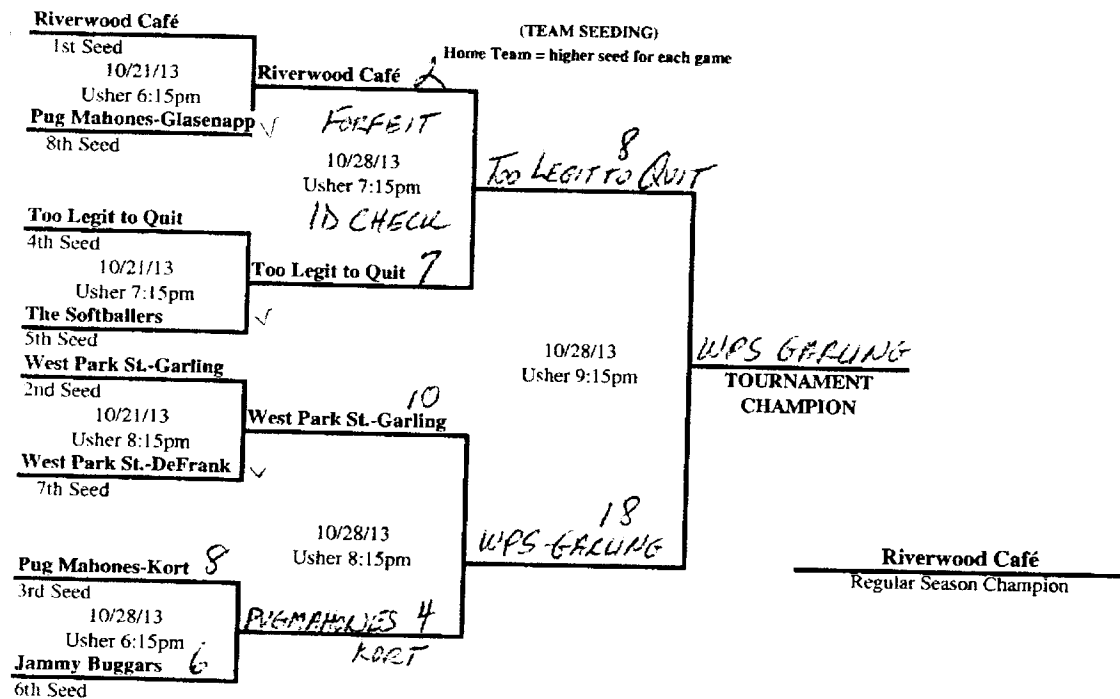

SINGLE ELIMINATION PLAYOFF  
8-TEAM BRACKET  
Lakewood Recreation Department

2013 Fall Adult M/W COED Softball  
Rev. 10/23/13

(TEAM SEEDING)

Home Team = higher seed for each game

	League Standings	Record
1	Riverwood Café	11 - 1
2	West Park Station-Garling	11 - 1
3	Pug Mahone's - Kort	7 - 5
4	Too Legit to Quit	7 - 5
5	The Softballers	5 - 7
6	Jammy Buggars	4 - 8
7	West Park Station-DeFrank	3 - 9
8	Pug Mahone's - Glasenapp	0 - 12