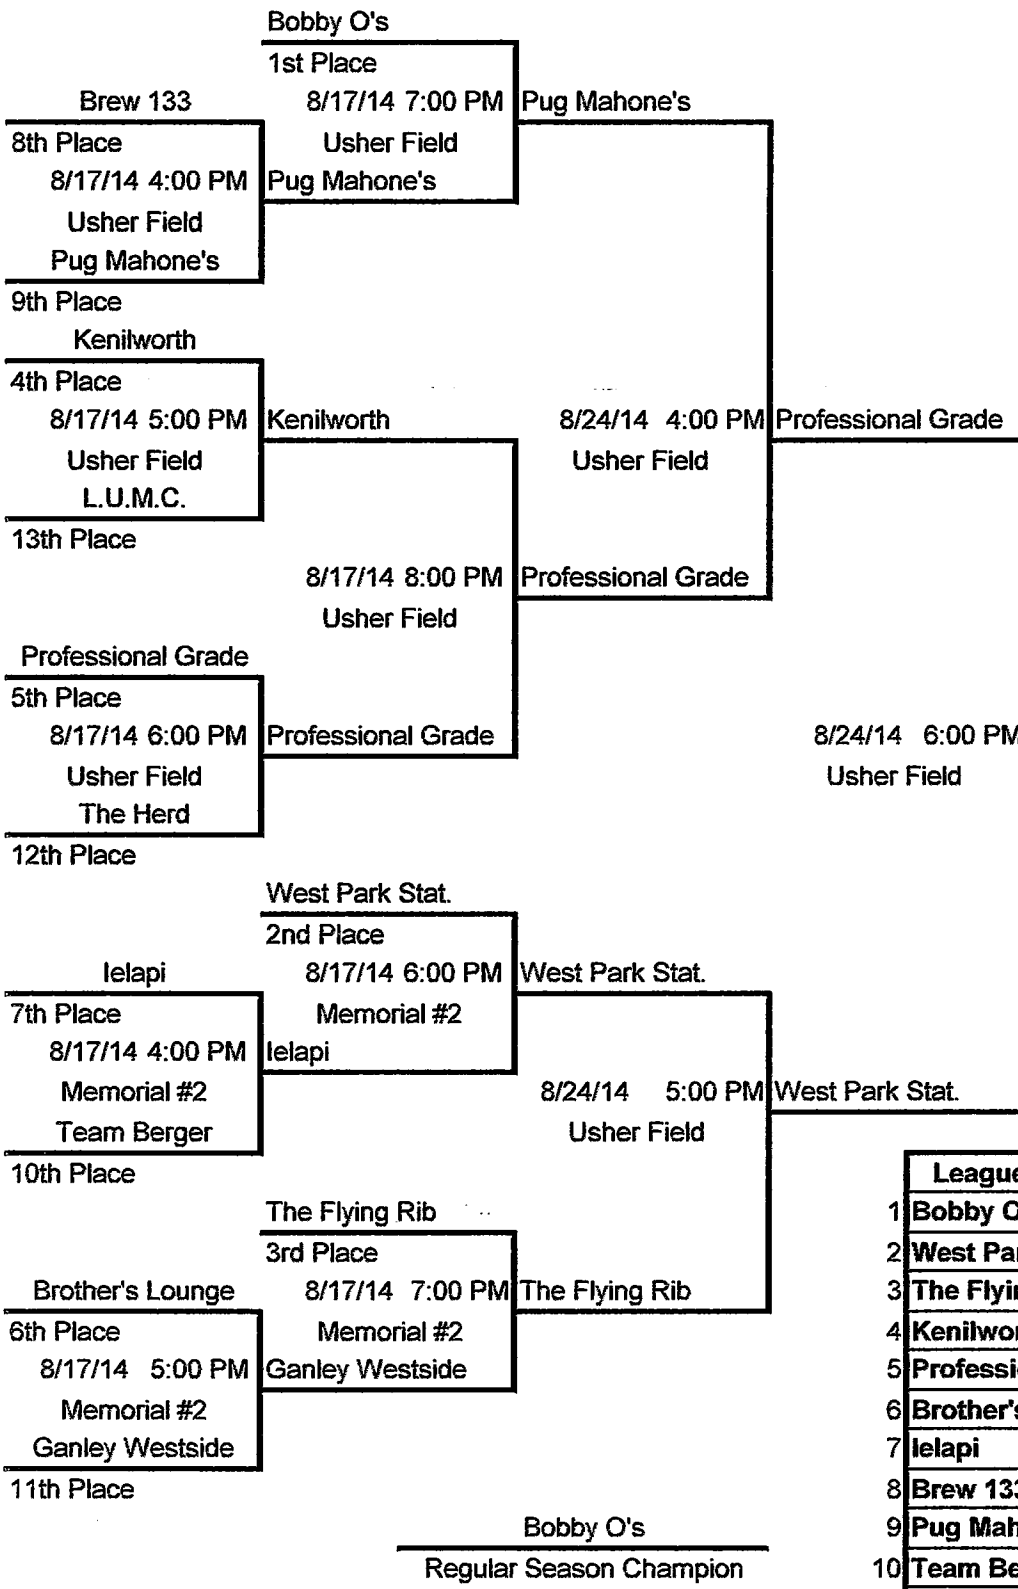

2014 Summer Sunday COED Tournament Bracket
Single Elimination Tournament

	League Standings	Record	Winning %
1	Bobby O's	15 - 3	.833
2	West Park Station*	15 - 5	.750
3	The Flying Rib*	15 - 5	.750
4	Kenilworth	11 - 5	.687
5	Professional Grade	12 - 6	.667
6	Brother's Lounge	13 - 7	.650
7	Ielapi	12 - 8	.600
8	Brew 133	10 - 8	.555
9	Pug Mahone's	8 - 10	.444
10	Team Berger*	8 - 12	.400
11	Ganley Westside*	8 - 12	.400
12	The Herd	5 - 15	.250
13	L.U.M.C.	5 - 17	.220