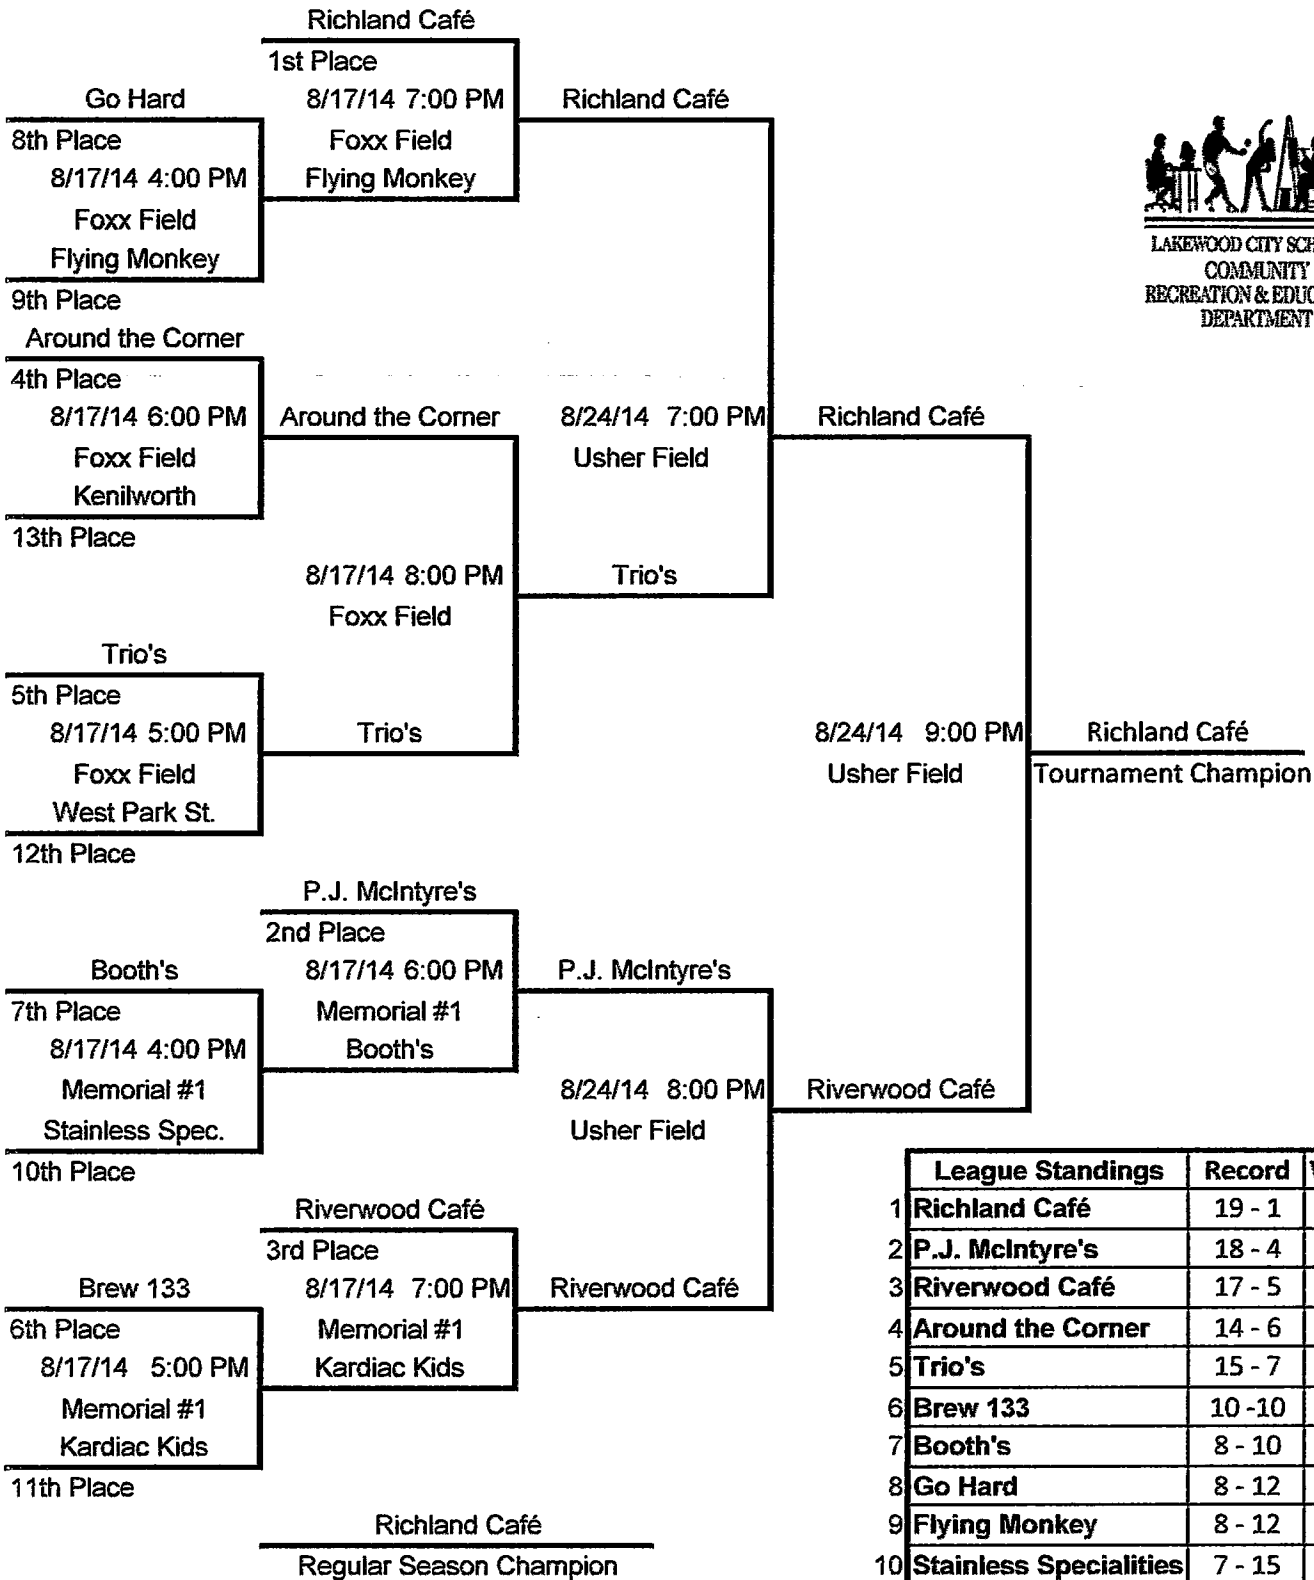

2014 Summer Sunday Men's Tournament Bracket
Single Elimination Tournament

Home team is the higher seed.

	League Standings	Record	Winning %
1	Richland Café	19 - 1	0.950
2	P.J. McIntyre's	18 - 4	0.818
3	Riverwood Café	17 - 5	0.773
4	Around the Corner	14 - 6	0.700
5	Trio's	15 - 7	0.682
6	Brew 133	10 - 10	0.500
7	Booth's	8 - 10	0.444
8	Go Hard	8 - 12	0.400
9	Flying Monkey	8 - 12	0.400
10	Stainless Specialities	7 - 15	0.318
11	Kardiac Kids	6 - 13	0.315
12	West Park Station	5 - 17	0.227
13	Kenilworth	1 - 19	0.050