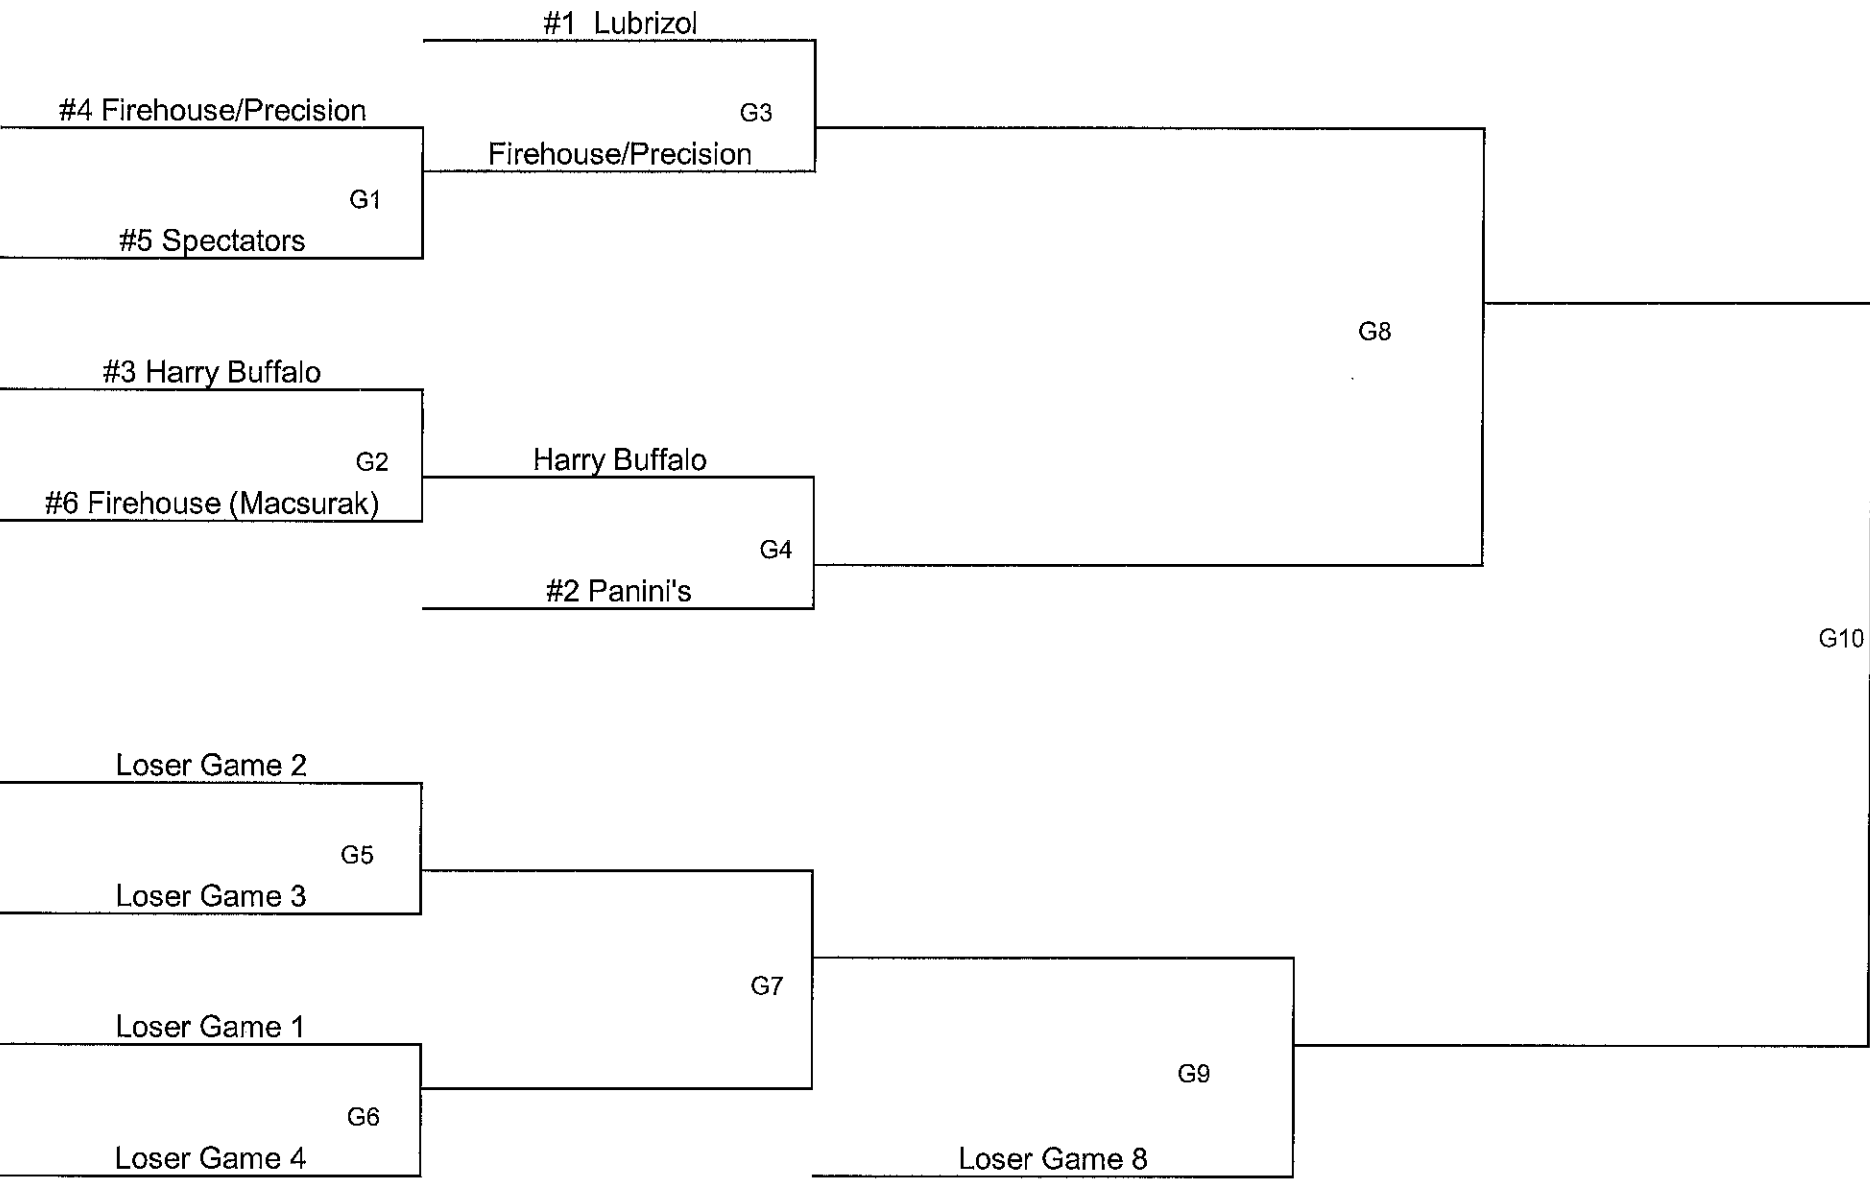

**Coed 18 and Over Division 1
Playoff Schedule (Top 6 Teams)**

**Coed 18 and Over Divison 1
Playoff Schedule (Top 6 Teams)**

Game 1	#4 Firehouse/Prec	vs	#5 Spectators	Wed. Oct. 29	6:30 p.m.	Red Field
Game 2	#3 Harry Buffalo	vs	#6 Firehouse (Mac)	Wed. Oct. 29	6:30 p.m.	Blue Field
Game 3	#1 Lubrizol	vs	Firehouse/Prec	Mon. Nov. 3	6:30 p.m.	Red Field
Game 4	# 2 Panini's	vs	Harry Buffalo	Mon. Nov. 3	6:30 p.m.	Blue Field
Game 5	Firehouse (Mac)	vs	Firehouse/Prec	Mon. Nov. 3	7:30 p.m.	Blue Field
Game 6	Spectators	vs	Harry Buffalo	Mon. Nov. 3	7:30 p.m.	Red Field
Game 7	Firehouse/Prec	vs.	Harry Buffalo	Wed. Nov. 5	8:30 p.m.	Blue Field
Game 8	Lubrizol	vs.	Panini's	Wed. Nov. 5	8:30 p.m.	Red Field
Game 9	Harry Buffalo	vs.	Lubrizol	Wed. Nov. 5	9:30 p.m.	Red Field
Game 10	Panini's	vs	Lubrizol	Mon. Nov. 10	7:00 p.m.	Red Field
If Necessary Game 11	Loser Game 10	vs	Winner Game 10	Mon. Nov. 10	8:00 p.m.	Red Field

Coed 18 and Over Division 2 Playoff Schedule (Bottom 6 Teams)

**Coed 18 and Over Division 2
Playoff Schedule (Bottom 6 Teams)**

Game 1	#4 Colony	vs	#5 Scalpers (Gard)	Mon. Nov. 3	8:30 p.m.	Red Field
Game 2	#3 DDR	vs	#6 Scalpers (Duha)	Mon. Nov. 3	8:30 p.m.	Blue Field
Game 3	#1 La Bella	vs	Colony	Mon. Nov. 3	9:30 p.m.	Red Field
Game 4	# 2 Rockwell	vs	DDR	Mon. Nov. 3	9:30 p.m.	Blue Field
Game 5	Scalpers (Duha)	vs	La Bella Delle	Wed. Nov. 5	6:30 p.m.	Blue Field
Game 6	Scalpers (Gard)	vs	Rockwell	Wed. Nov. 5	6:30 p.m.	Red Field
Game 7	La Bella Delle	vs.	Scalpers (Gard)	Wed. Nov. 5	7:30 p.m.	Blue Field
Game 8	Colony	vs.	DDR	Wed. Nov. 5	7:30 p.m.	Red Field
Game 9	Scalpers (Gard)	vs.	Colony	Mon. Nov. 10	7:00 p.m.	Blue Field
Game 10	DDR	vs	Winner Game 9	Mon. Nov. 10	8:00 p.m.	Blue Field
If Necessary Game 11	Loser Game 10	vs	Winner Game 10	Mon. Nov. 10	9:00 p.m.	Blue Field