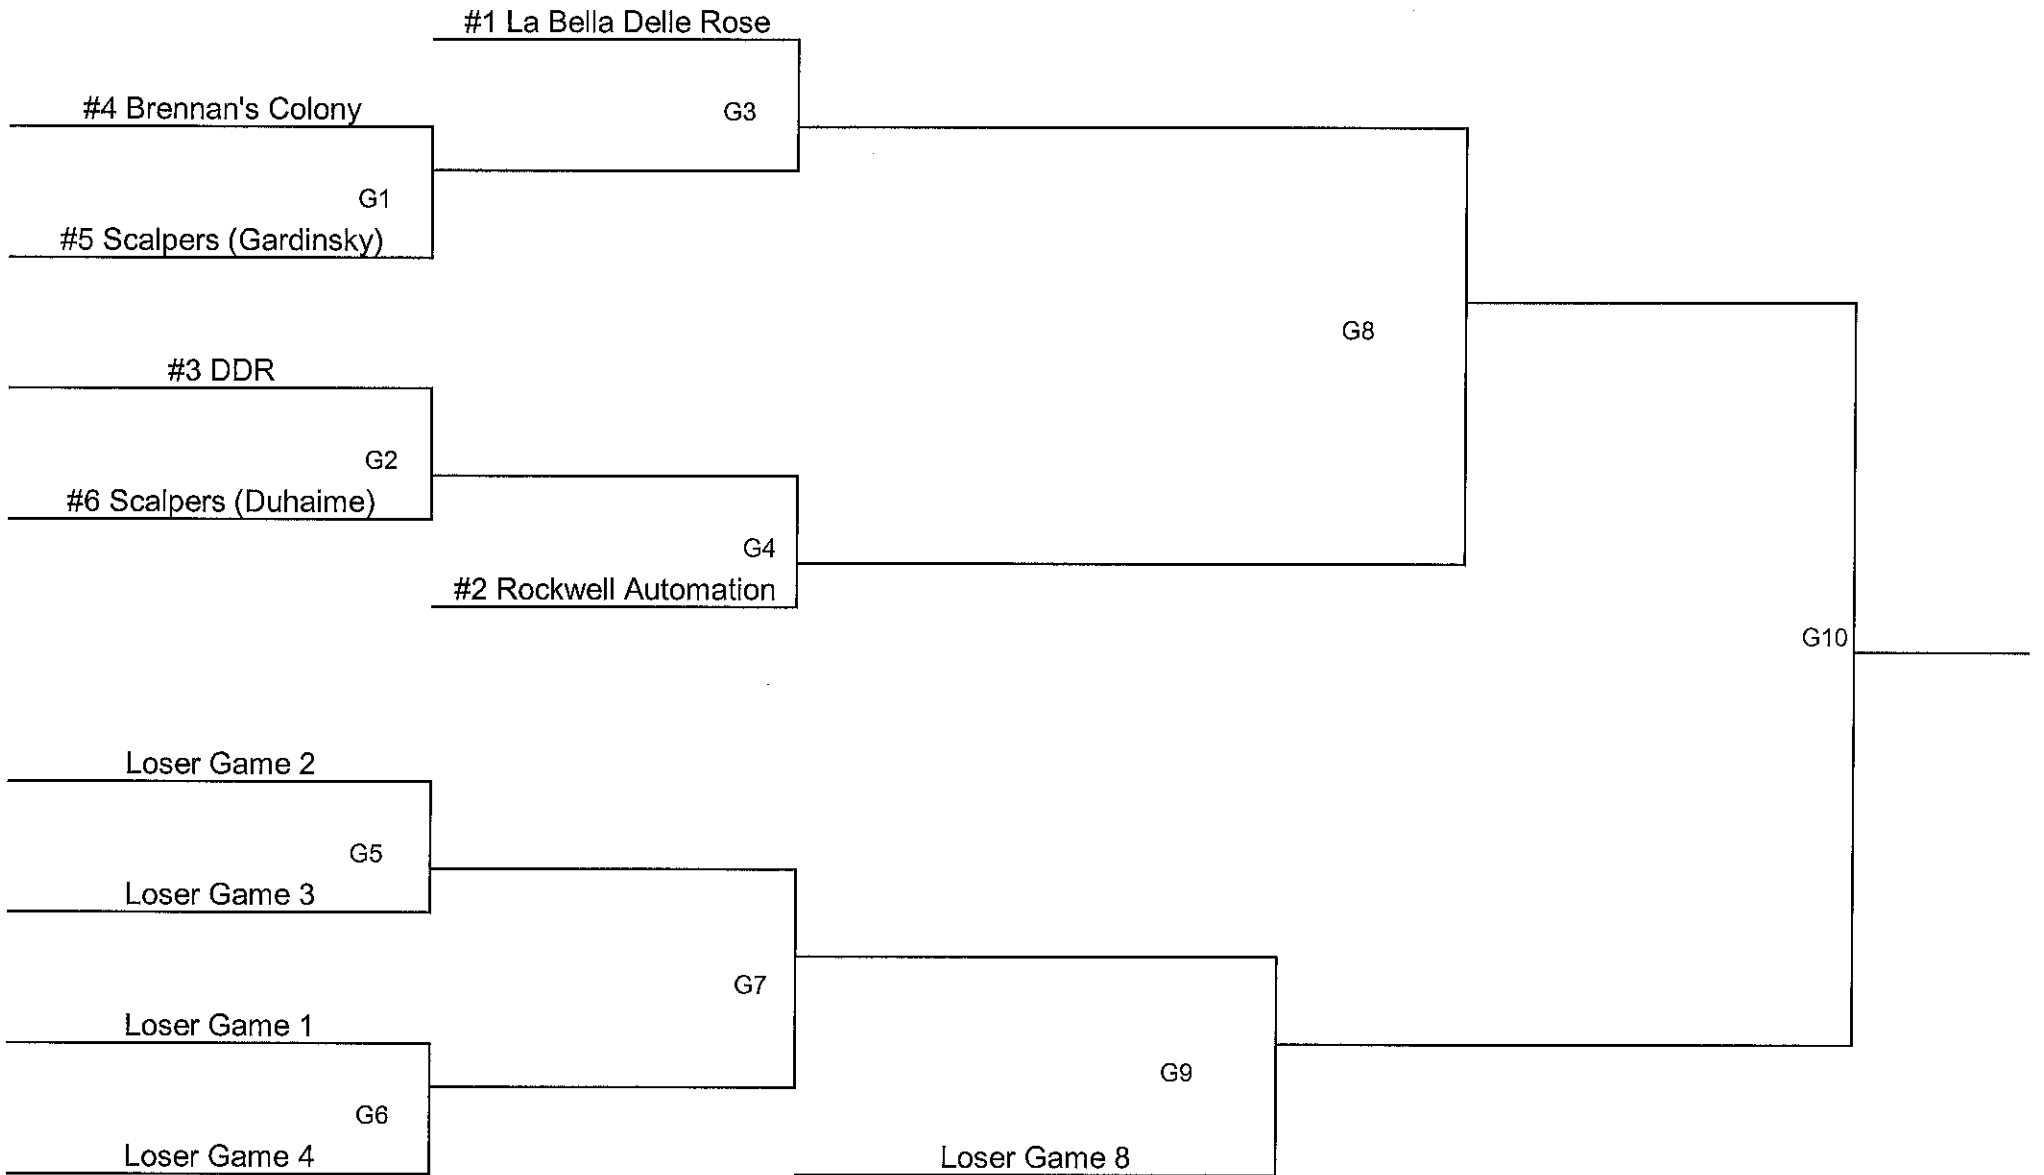

**Coed 18 and Over Division 1
Playoff Schedule (Top 6 Teams)**

**Coed 18 and Over Divison 1
Playoff Schedule (Top 6 Teams)**

Game 1	#4 Firehouse/Prec	vs	#5 Spectators	Wed. Oct. 29	6:30 p.m.	Red Field
Game 2	#3 Harry Buffalo	vs	#6 Firehouse (Mac)	Wed. Oct. 29	6:30 p.m.	Blue Field
Game 3	#1 Lubrizol	vs	Firehouse/Prec	Mon. Nov. 3	6:30 p.m.	Red Field
Game 4	# 2 Panini's	vs	Harry Buffalo	Mon. Nov. 3	6:30 p.m.	Blue Field
Game 5	Firehouse (Mac)	vs	Firehouse/Prec	Mon. Nov. 3	7:30 p.m.	Blue Field
Game 6	Spectators	vs	Harry Buffalo	Mon. Nov. 3	7:30 p.m.	Red Field
Game 7	Firehouse/Prec	vs.	Harry Buffalo	Wed. Nov. 5	8:30 p.m.	Blue Field
Game 8	Lubrizol	vs.	Panini's	Wed. Nov. 5	8:30 p.m.	Red Field
Game 9	Harry Buffalo	vs.	Lubrizol	Wed. Nov. 5	9:30 p.m.	Red Field
Game 10	Panini's	vs	Lubrizol	Mon. Nov. 10	7:00 p.m.	Red Field
If Necessary Game 11	Loser Game 10	vs	Winner Game 10	Mon. Nov. 10	8:00 p.m.	Red Field

Coed 18 and Over Division 2 Playoff Schedule (Bottom 6 Teams)

**Coed 18 and Over Division 2
Playoff Schedule (Bottom 6 Teams)**

Game 1	#4 Colony	vs	#5 Scalpers (Gard)	Mon. Nov. 3	8:30 p.m.	Red Field
Game 2	#3 DDR	vs	#6 Scalpers (Duha)	Mon. Nov. 3	8:30 p.m.	Blue Field
Game 3	#1 La Bella	vs	Colony	Mon. Nov. 3	9:30 p.m.	Red Field
Game 4	# 2 Rockwell	vs	DDR	Mon. Nov. 3	9:30 p.m.	Blue Field
Game 5	Scalpers (Duha)	vs	La Bella Delle	Wed. Nov. 5	6:30 p.m.	Blue Field
Game 6	Scalpers (Gard)	vs	Rockwell	Wed. Nov. 5	6:30 p.m.	Red Field
Game 7	La Bella Delle	vs.	Scalpers (Gard)	Wed. Nov. 5	7:30 p.m.	Blue Field
Game 8	Colony	vs.	DDR	Wed. Nov. 5	7:30 p.m.	Red Field
Game 9	Scalpers (Gard)	vs.	Colony	Mon. Nov. 10	7:00 p.m.	Blue Field
Game 10	DDR	vs	Winner Game 9	Mon. Nov. 10	8:00 p.m.	Blue Field
If Necessary Game 11	Loser Game 10	vs	Winner Game 10	Mon. Nov. 10	9:00 p.m.	Blue Field