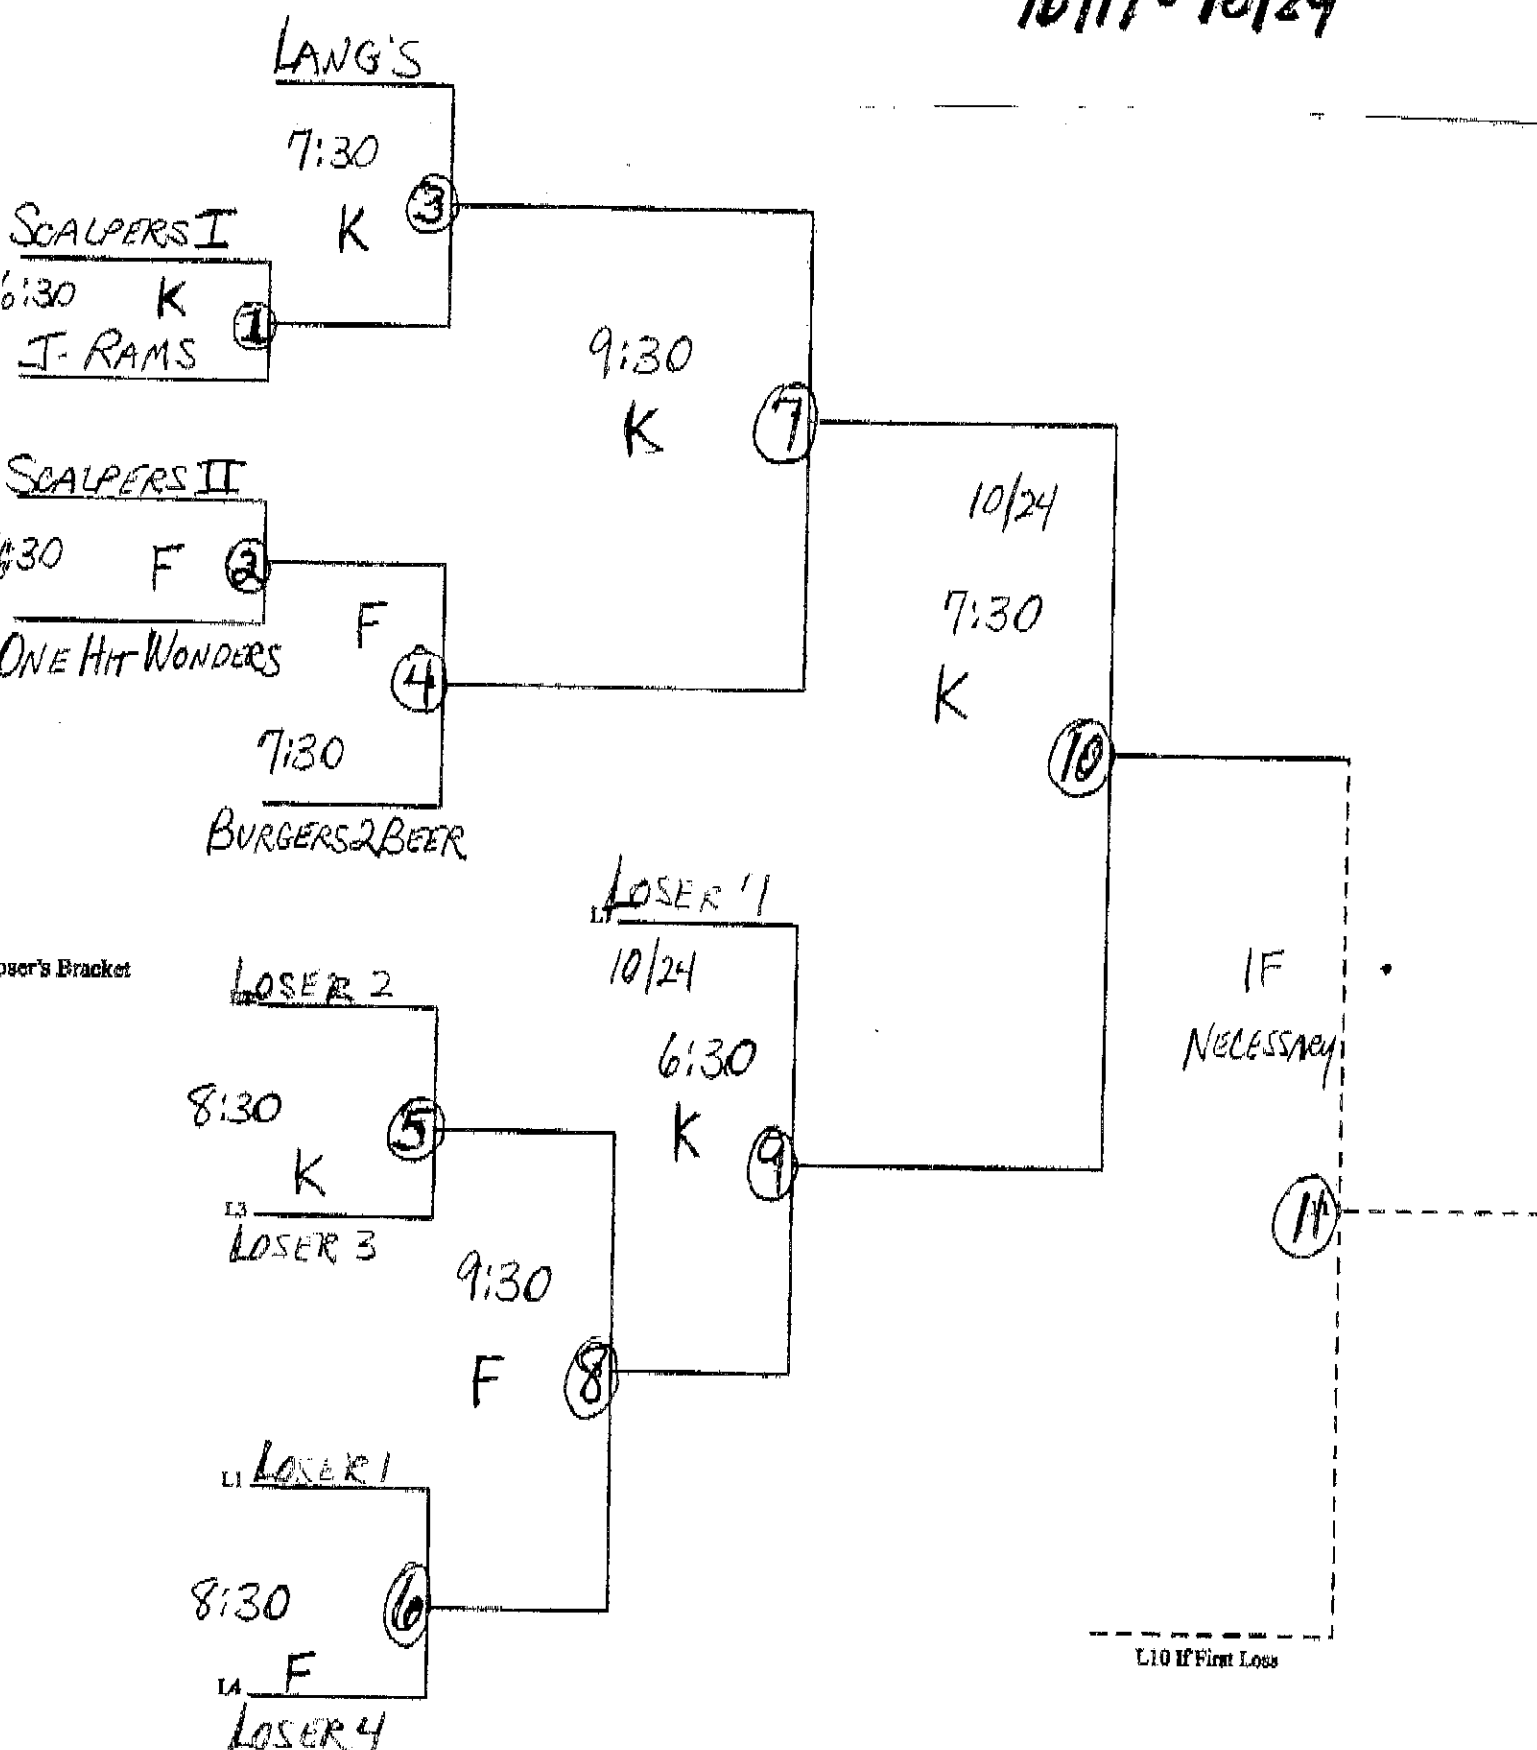

MAYFIELD HTS. WED. COED

10/17 - 10/24

(#) GAME #

K-KOBE FIELD; F-FORNACO