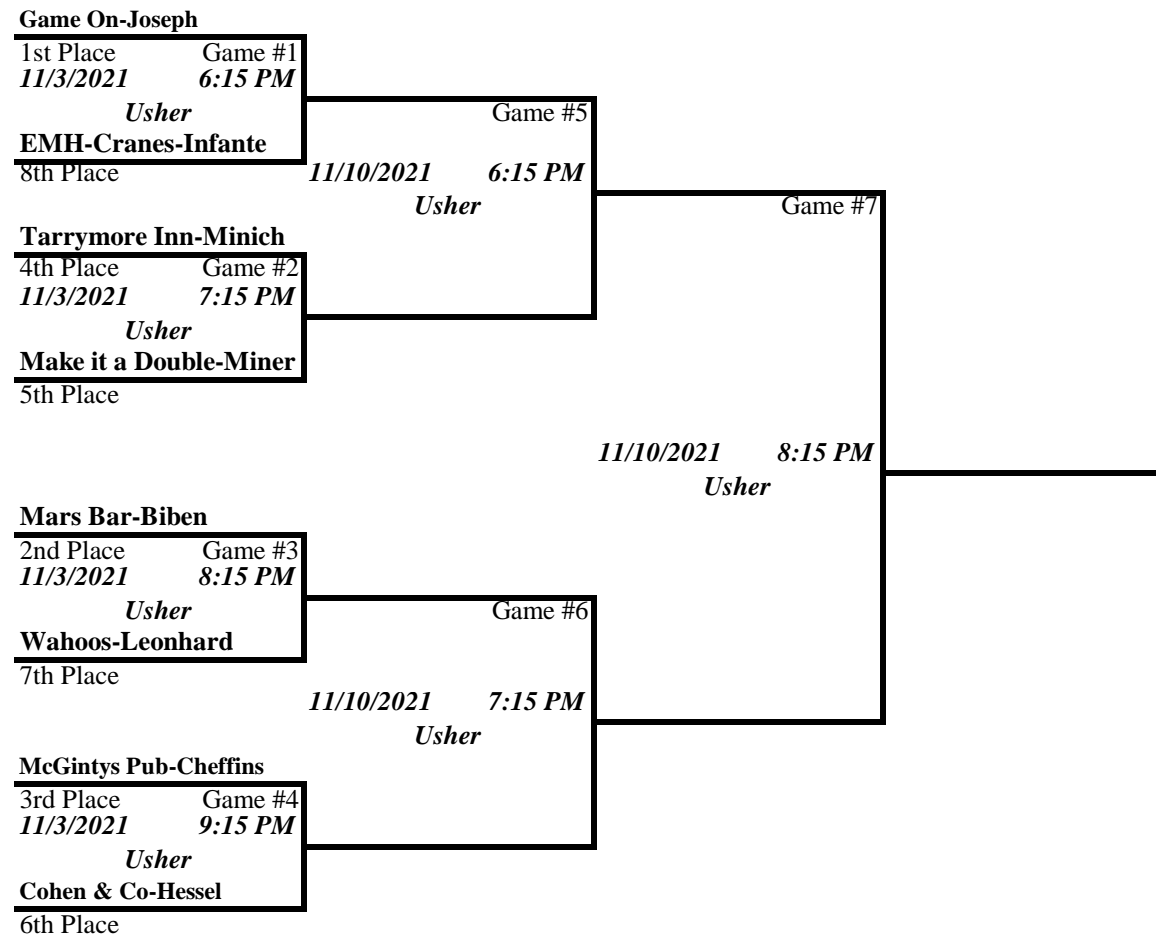

Fall 2021 - Wednesday Men's Softball

10/28/2021

SINGLE ELIMINATION PLAYOFF
8-TEAM BRACKET
Lakewood Recreation Department

League Standings		Record	Win %-(Runs)
1	Game On-Joseph	10-0	100%
2	Mars Bar-Biben	6-4	60%(187)
*3	McGinty's Pub-Cheffins	6-4	60%(165)
*4	Tarrymore Inn-Minich	6-4	60%(178)
5	Make it a Double-Miner	5-5	50%
6	Cohen & Co-Hessel	4-6	40%
7	Wahoos-Leonhard	3-7	30%
8	EMH-Cranes-Infante	0-10	0%

*Head to Head

**Runs Scored-BGSD

Game On-Joseph
Regular Season Champion

Higher seed is home team.

ALL PLAYOFF SCHEDULING IS DEPENDENT ON WEATHER, ETC.
WE WILL MAKE EVERY EFFORT TO CONTACT TEAMS IN A TIMELY MANNER REGARDING ANY CHANGES.
PLEASE CONTACT THE RECREATION DEPARTMENT AT 216-529-4081 WITH ANY QUESTIONS.