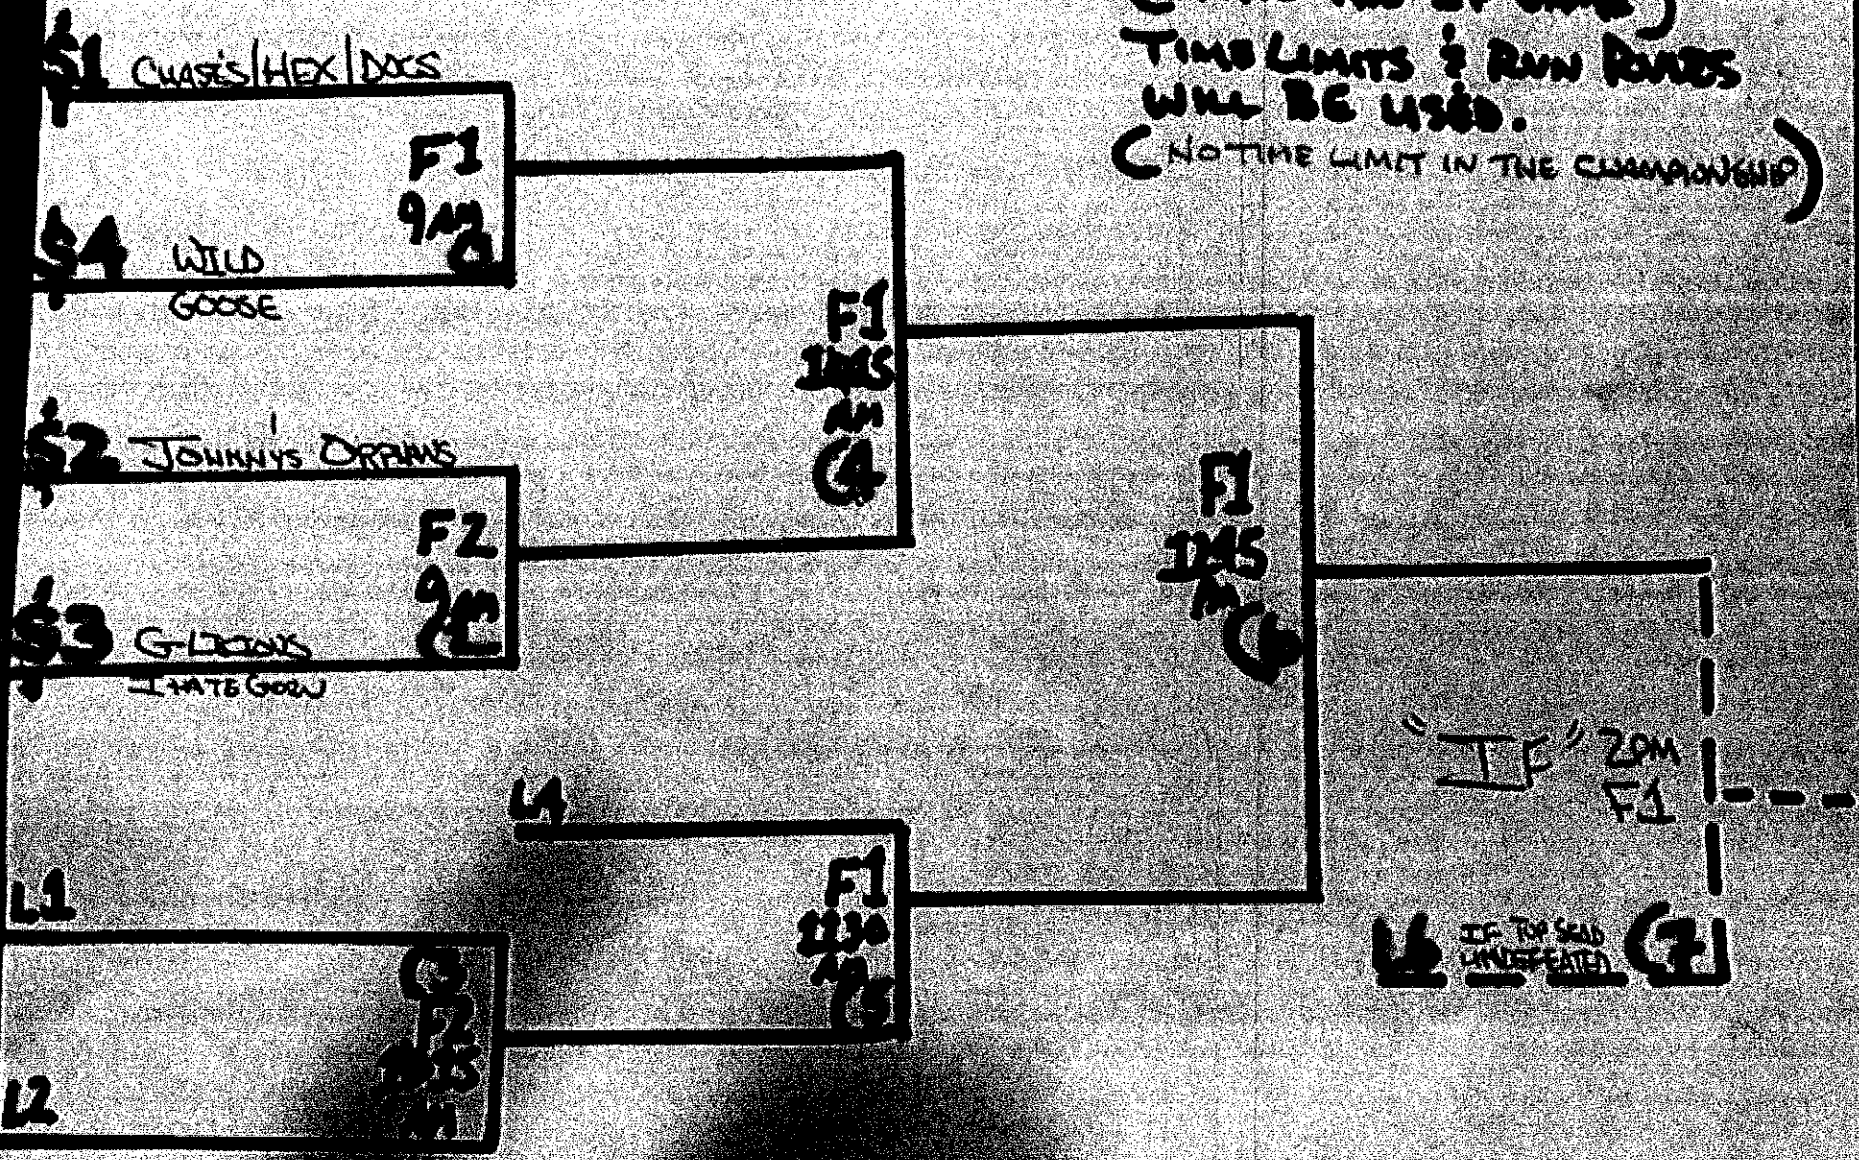

MENTOR MEN SUNDAY AM - UPPER PLAYOFFS

AUGUST 29th

TOP SEED IS HOME
 (UNTIL THE 2nd GAME)
 TIME LIMITS & RUN RULES
 WILL BE USED.
 (NO TIME LIMIT IN THE CHAMPIONSHIP)

MENTOR MEN SUNDAY AM - LOWER PLAYOFFS

AUGUST 29th

TOP SEED IS HOME
 (UNTIL THE IF CASE)
 TIE BREAKS & BYE ROUNDS
 WILL BE USED.
 (NO TIME LIMIT IN THE CLIMAX)