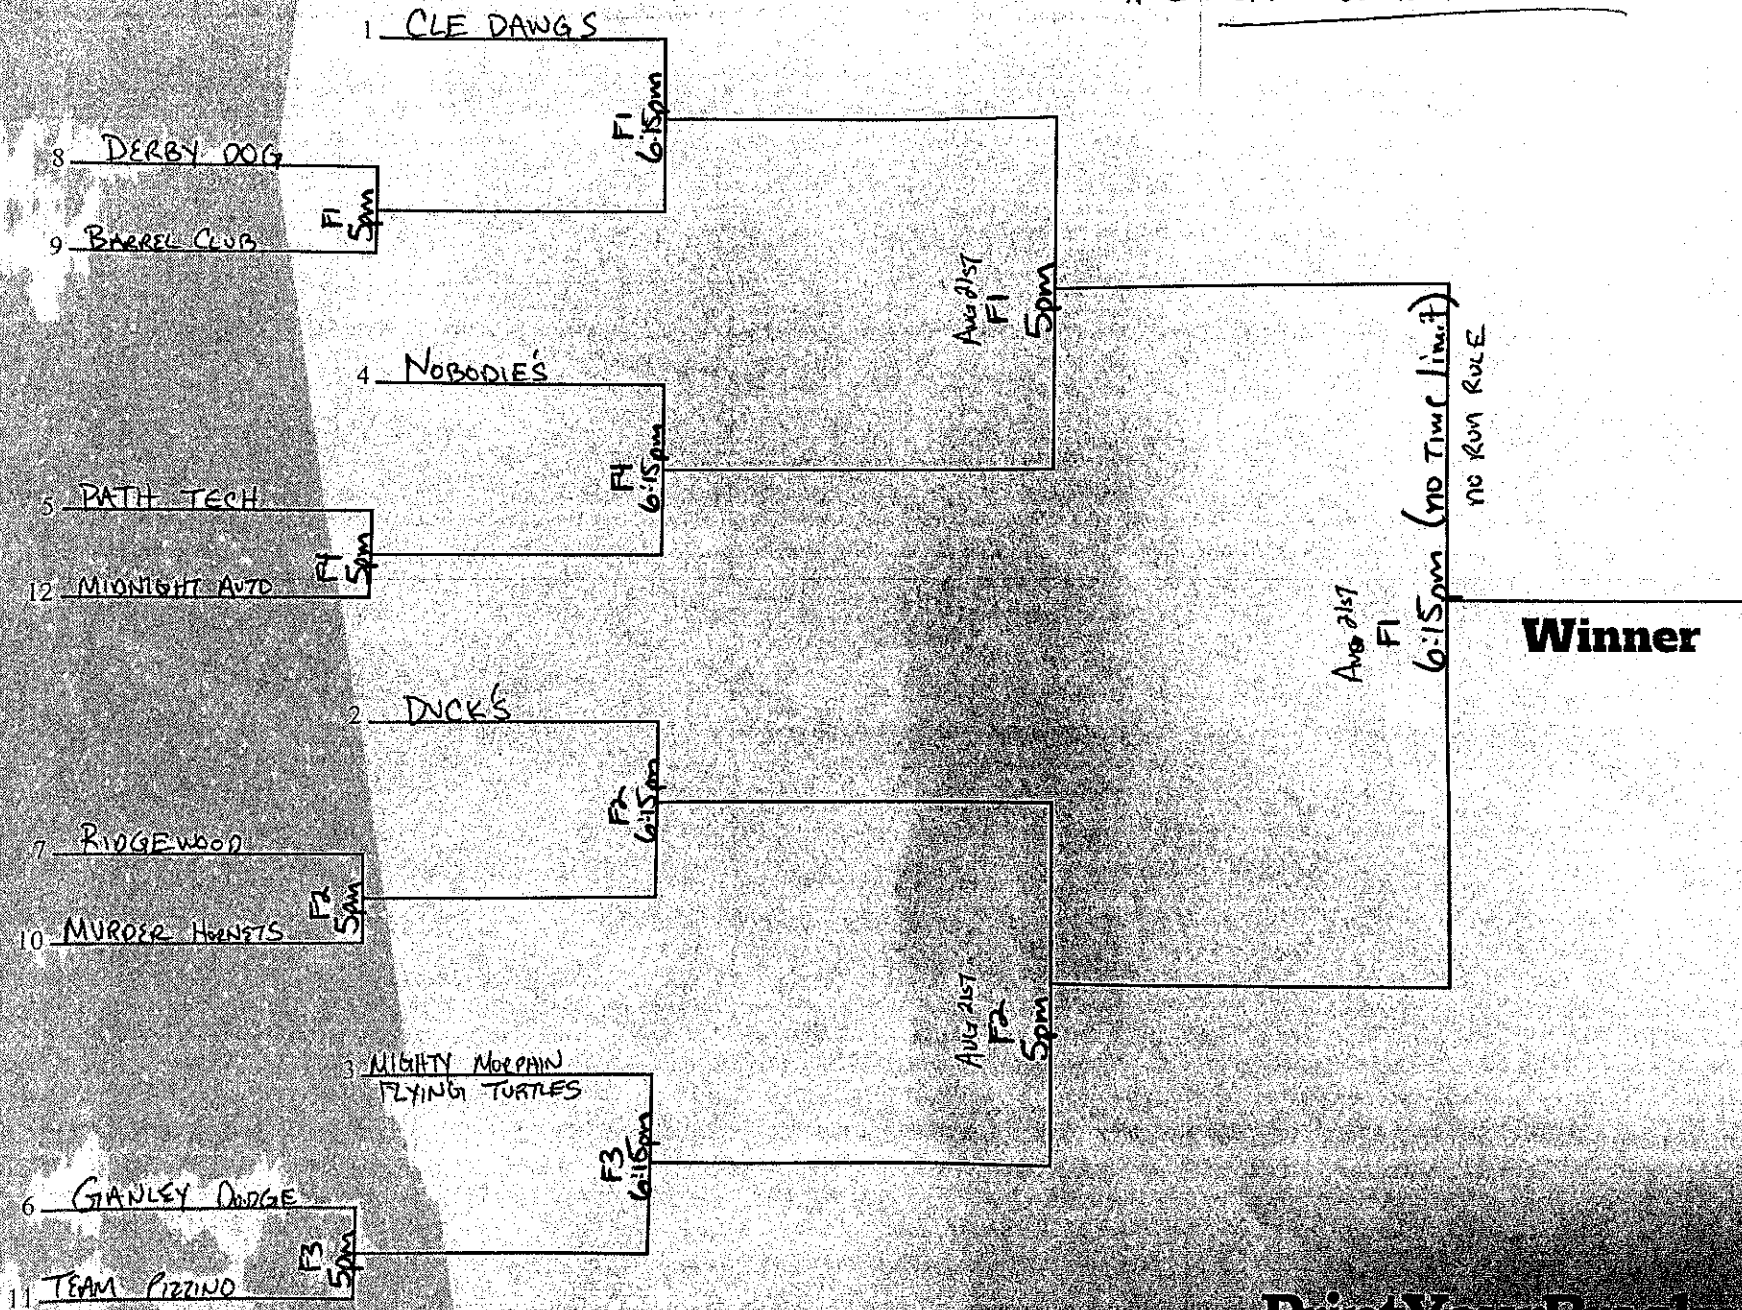

AUG 14th

AUG 21st

12 Team Single Elimination

* LOWER SEED IS HOME TEAM *

SUNDAY EVENING LEAGUE